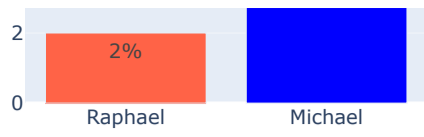

Breakpoint Save Performance

Points Performance

Service Game Held (%)

Service Points Held (%)

First Fault (%)

Double Fault (%)

Service Efficiency

Return Efficiency

Total Breakpoints Won

Total Breakpoints Saved

Total Breakpoints

Total Points Won

Total Games Won

Aces

Forehand Points Won

Backhand Points Won