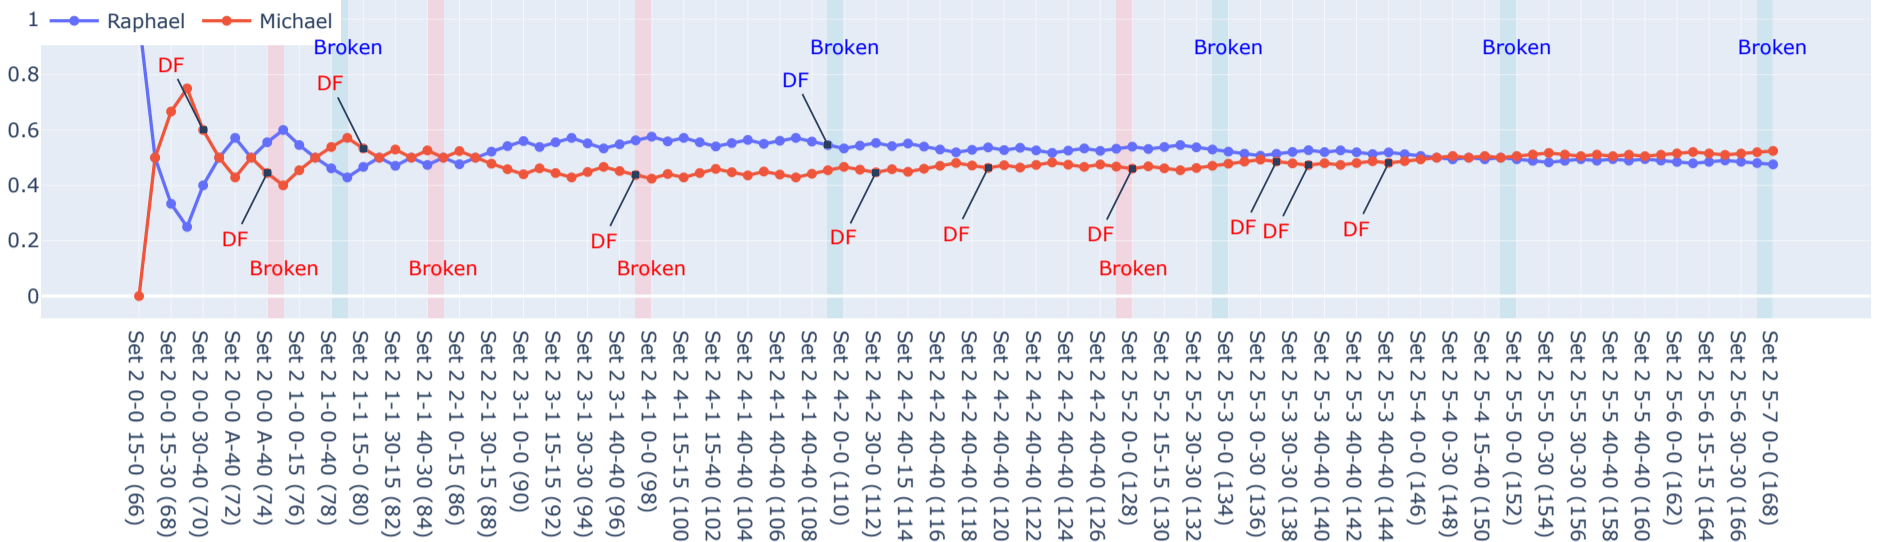

Match Summary

2024.01.14 Cabeza vs. Anton it' E1

Raphael

7	5	6	0
6	7	10	0

Michael

Performance (Set 1)

Performance (Set 2)

Performance (Set 3)

Breakpoint Save Performance

Points Performance

Service Game Held (%)

Service Points Held (%)

First Fault (%)

Double Fault (%)

Service Efficiency

Return Efficiency

Total Breakpoints Won

Total Breakpoints Saved

Total Breakpoints

Total Points Won

Total Games Won

Aces

Forehand Points Won

Backhand Points Won