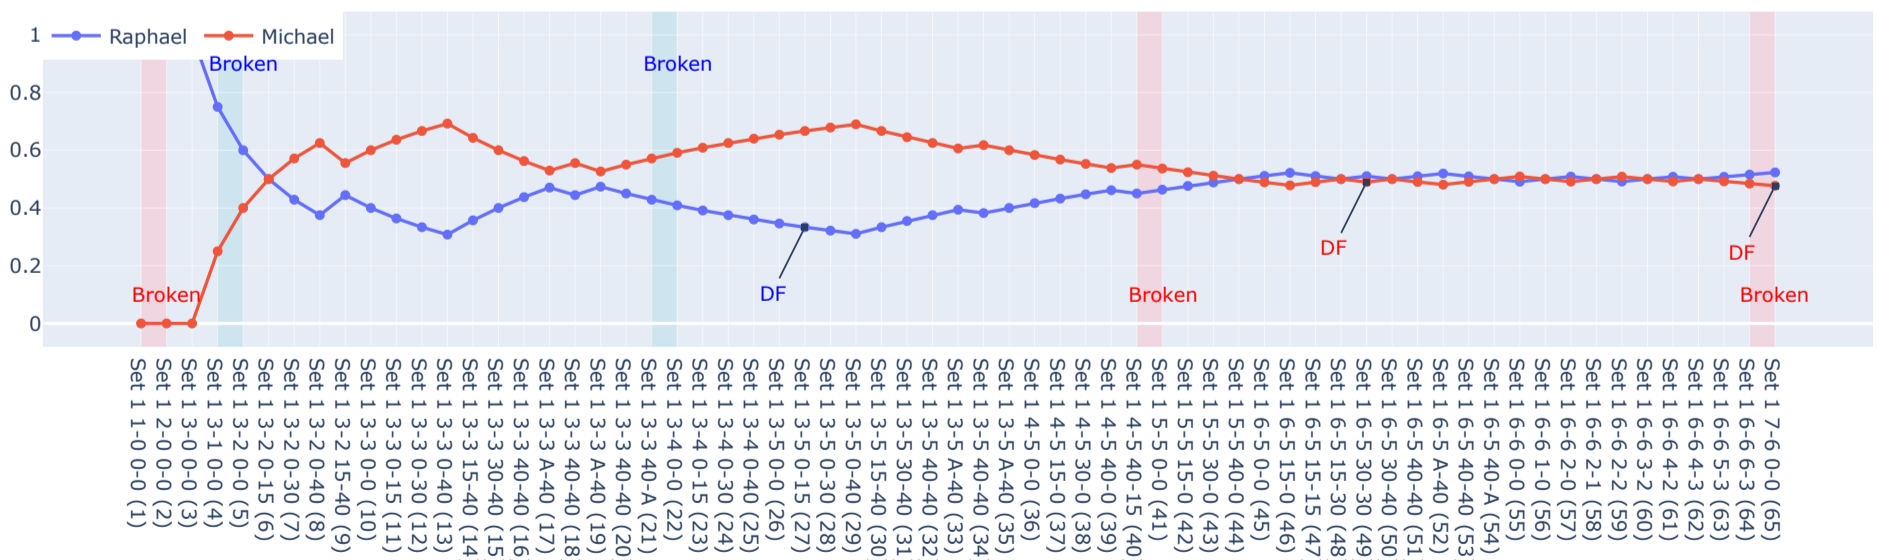

Match Summary

2024.01.14 Cabeza vs. Anton it' E1

Raphael

7	5	6	0
6	7	10	0

Michael

Performance (Set 1)

Performance (Set 2)

Performance (Set 3)

Breakpoint Save Performance

Points Performance

Service Game Held (%)

Service Points Held (%)

First Fault (%)

Double Fault (%)

Service Efficiency

Return Efficiency

Total Breakpoints Won

Total Breakpoints Saved

Total Breakpoints

Total Points Won

Total Games Won

Aces

Forehand Points Won

Backhand Points Won