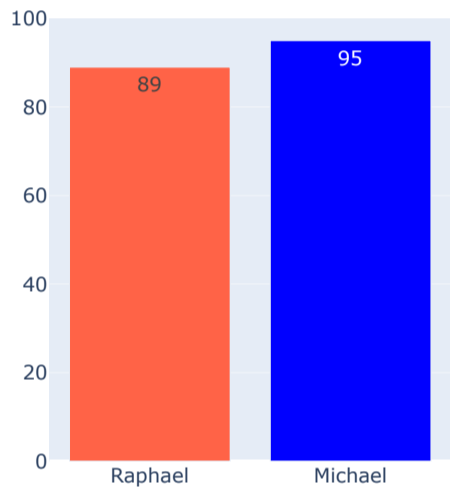

Total Breakpoints Won

Total Breakpoints Saved

Total Breakpoints

Total Points Won

Total Games Won

Aces

Forehand Points Won

Backhand Points Won