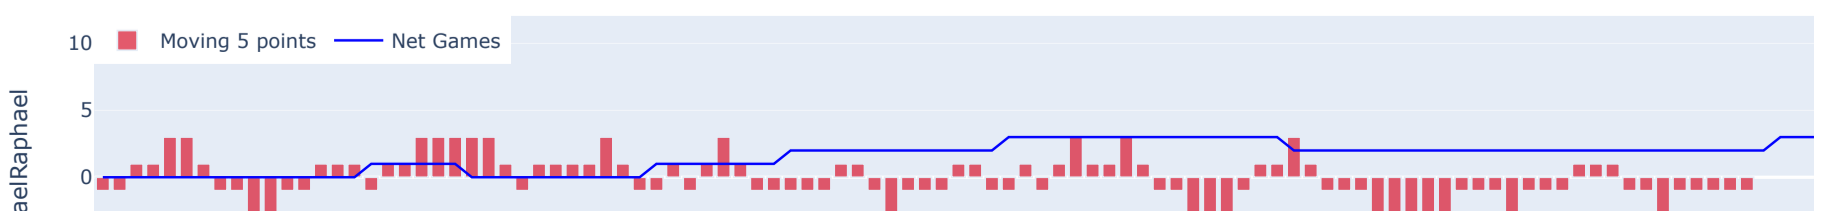

Performance (Set 2)