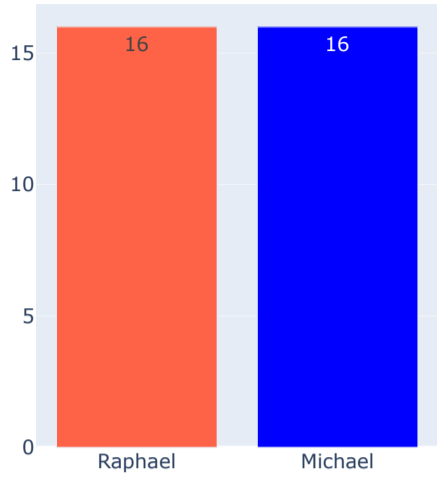

Total Breakpoints Won

Total Breakpoints Saved

Total Breakpoints

Total Points Won

Total Games Won

Aces

Forehand Points Won

Backhand Points Won