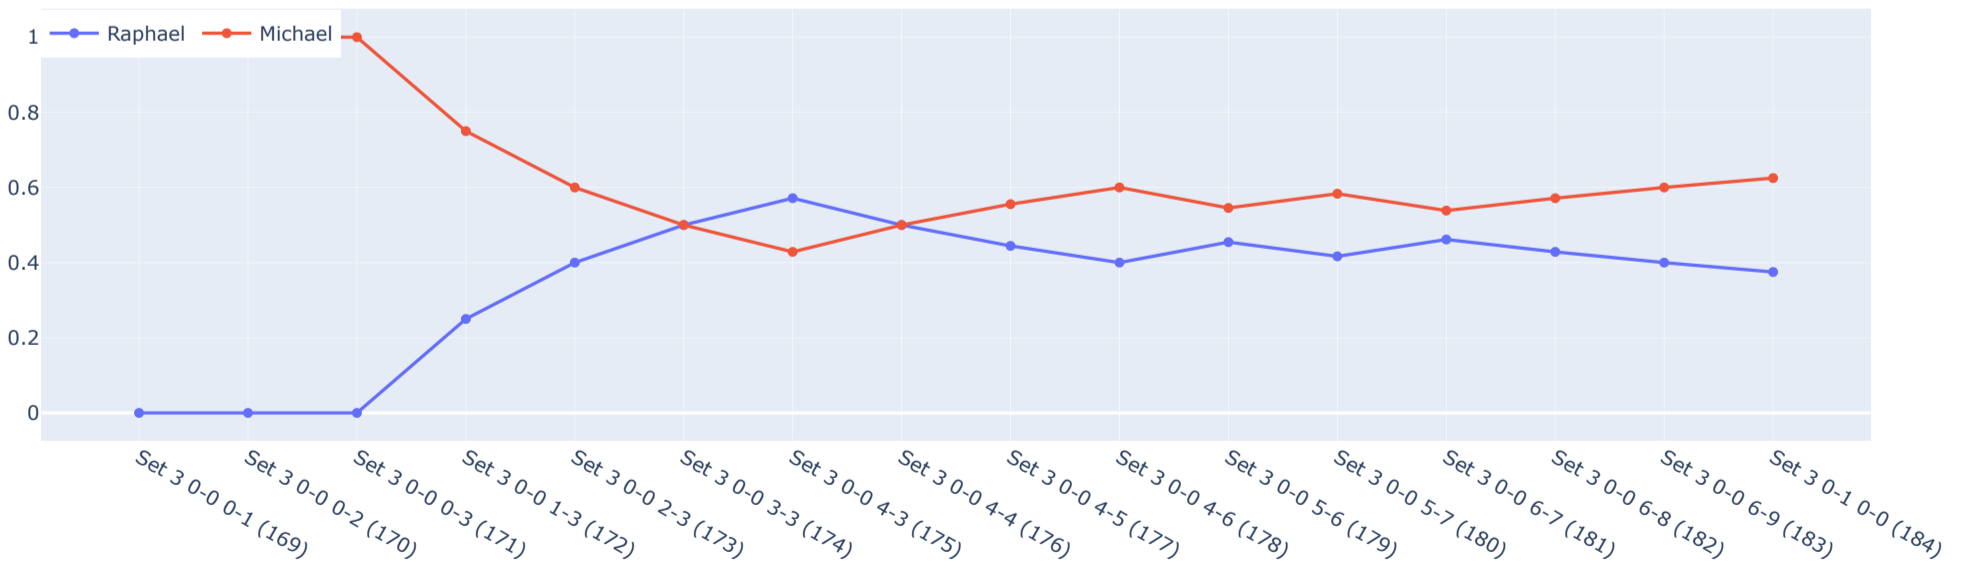

Match Summary

2024.01.14 Cabeza vs. Anton it' E1

Raphael

7	5	6	0
6	7	10	0

Michael

Performance (Set 1)

Performance (Set 2)

Performance (Set 3)

Breakpoint Save Performance

Points Performance

Service Game Held (%)

Service Points Held (%)

First Fault (%)

Double Fault (%)

Service Efficiency

Return Efficiency

Total Breakpoints Won

Total Breakpoints Saved

Total Breakpoints

Total Points Won

Total Games Won

Aces

Forehand Points Won

Backhand Points Won