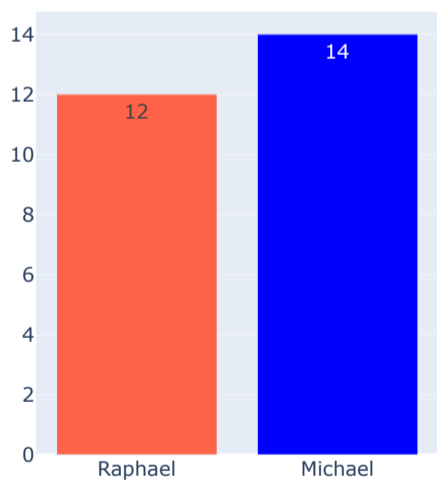

Total Breakpoints Won

Total Breakpoints Saved

Total Breakpoints

Total Points Won

Total Games Won

Aces

Forehand Points Won

Backhand Points Won