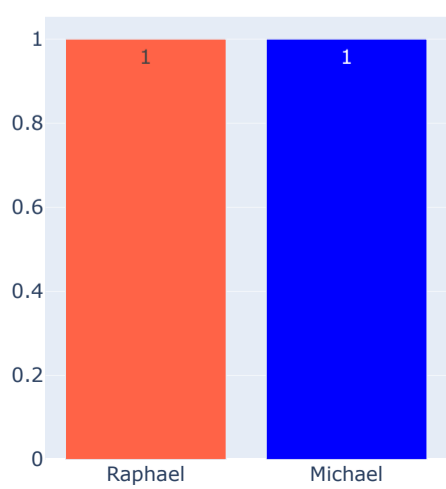

Total Breakpoints Won

Total Breakpoints Saved

Total Breakpoints

Total Points Won

Total Games Won

Aces

Forehand Points Won

Backhand Points Won