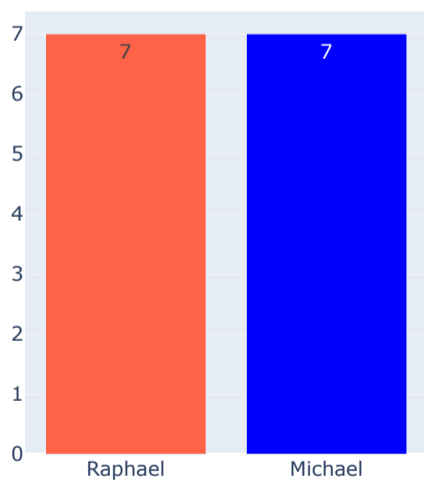

Breakpoint Save Performance

Points Performance

Service Game Held (%)

Service Points Held (%)

First Fault (%)

Double Fault (%)

Service Efficiency

Return Efficiency

Total Breakpoints Won

Total Breakpoints Saved

Total Breakpoints

Total Points Won

Total Games Won

Aces

Forehand Points Won

Backhand Points Won