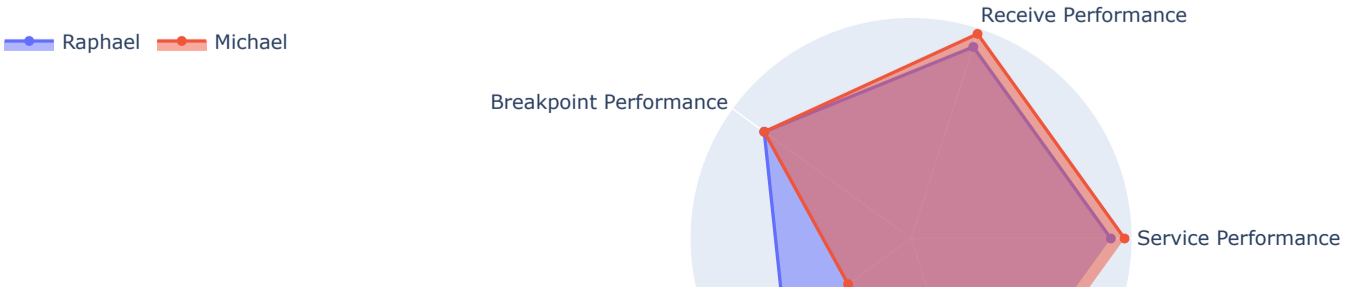

Breakpoint Save Performance

Points Performance

Service Game Held (%)

Service Points Held (%)

First Fault (%)

Double Fault (%)

Service Efficiency

Return Efficiency