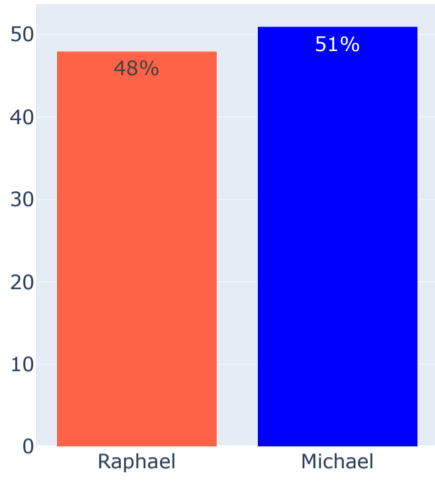

Breakpoint Save Performance

Points Performance

Service Game Held (%)

Service Points Held (%)

First Fault (%)

Double Fault (%)

Service Efficiency

Return Efficiency

Total Breakpoints Won

Total Breakpoints Saved

Total Breakpoints

Total Points Won

Total Games Won

Aces

Forehand Points Won

Backhand Points Won