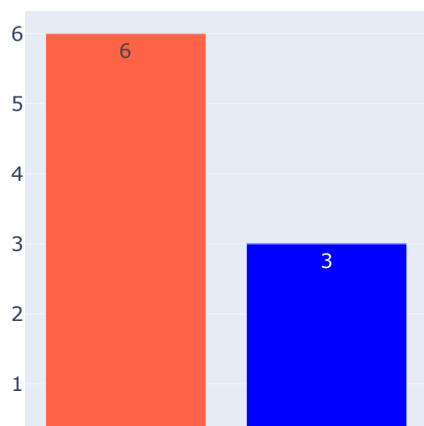

Breakpoint Save Performance

Points Performance

Service Game Held (%)

Service Points Held (%)

First Fault (%)

Double Fault (%)

Service Efficiency

Return Efficiency

Total Breakpoints Won

Total Breakpoints Saved

Total Breakpoints

Total Points Won

Total Games Won

Aces

Forehand Points Won

Backhand Points Won