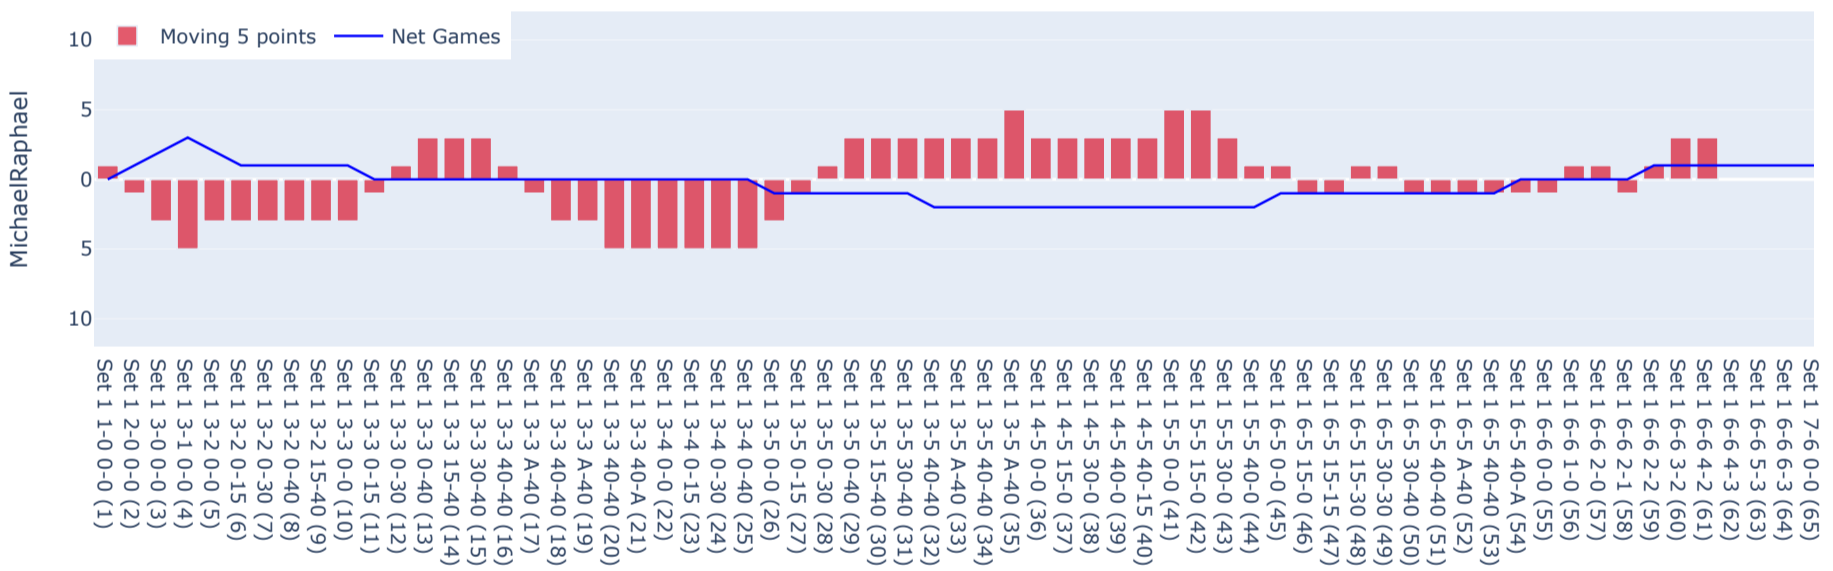

Match Summary

2024.01.14 Cabeza vs. Anton it' E1

Raphael

7	5	6	0
6	7	10	0

Michael

Performance (Set 1)

Performance (Set 2)

Performance (Set 3)

Breakpoint Save Performance

Points Performance

Service Game Held (%)

Service Points Held (%)

First Fault (%)

Double Fault (%)

Service Efficiency

Return Efficiency

Total Breakpoints Won

Total Breakpoints Saved

Total Breakpoints

Total Points Won

Total Games Won

Aces

Forehand Points Won

Backhand Points Won