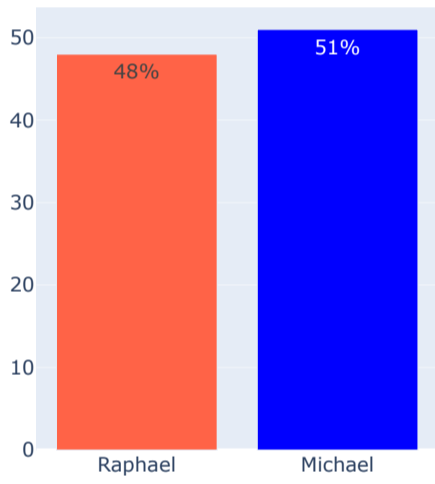

Breakpoint Save Performance

Points Performance

Service Game Held (%)

Service Points Held (%)

First Fault (%)

Double Fault (%)

Service Efficiency

Return Efficiency

Total Breakpoints Won

Total Breakpoints Saved

Total Breakpoints

Total Points Won

Total Games Won

Aces

Forehand Points Won

Backhand Points Won