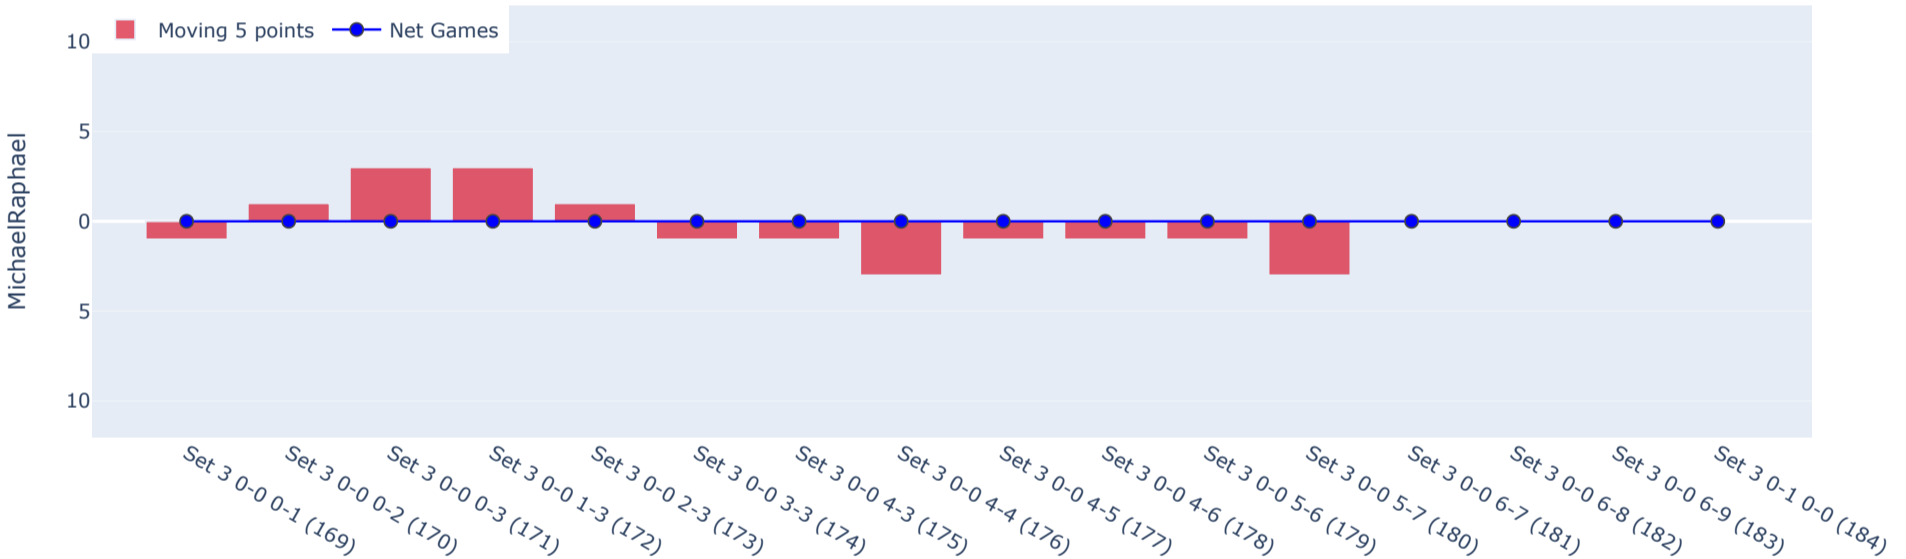

Breakpoint Save Performance

Points Performance

Service Game Held (%)

Service Points Held (%)

First Fault (%)

Double Fault (%)

Service Efficiency

Return Efficiency

Total Breakpoints Won

Total Breakpoints Saved

Total Breakpoints

Total Points Won

Total Games Won

Aces

Forehand Points Won

Backhand Points Won