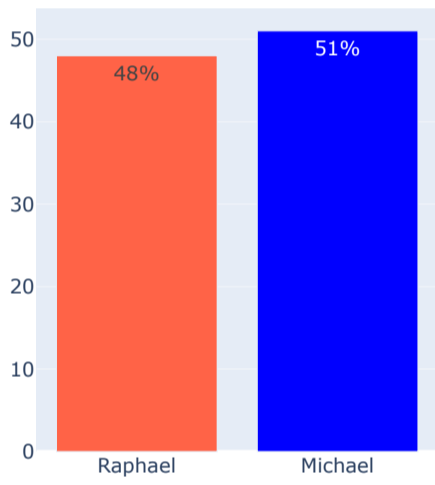

Breakpoint Save Performance

Points Performance

Service Game Held (%)

Service Points Held (%)

First Fault (%)

Double Fault (%)

Service Efficiency

Return Efficiency

Total Breakpoints Won

Total Breakpoints Saved

Total Breakpoints

Total Points Won

Total Games Won

Aces

Forehand Points Won

Backhand Points Won