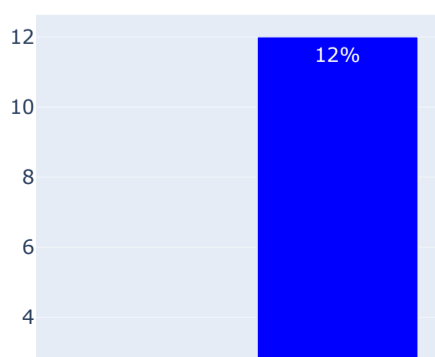

Breakpoint Save Performance

Points Performance

Service Game Held (%)

Service Points Held (%)

First Fault (%)

Double Fault (%)

Service Efficiency

Return Efficiency

Total Breakpoints Won

Total Breakpoints Saved

Total Breakpoints

Total Points Won

Total Games Won

Aces

Forehand Points Won

Backhand Points Won