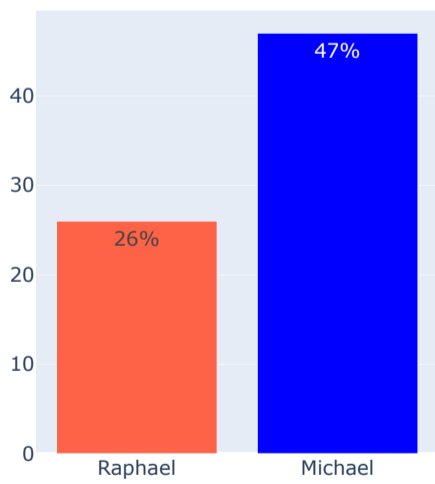

Breakpoint Save Performance

Points Performance

Service Game Held (%)

Service Points Held (%)

First Fault (%)

Double Fault (%)

Service Efficiency

Return Efficiency

Total Breakpoints Won

Total Breakpoints Saved

Total Breakpoints

Total Points Won

Total Games Won

Aces

Forehand Points Won

Backhand Points Won