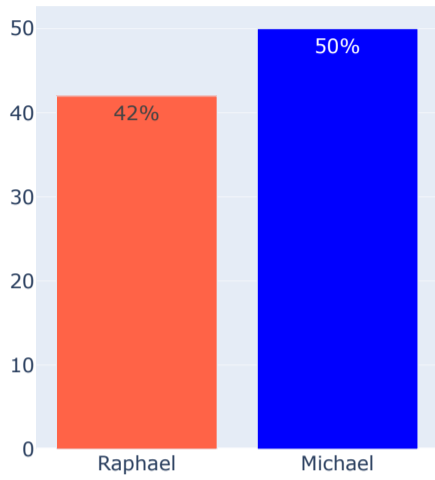

Breakpoint Save Performance

Points Performance

Service Game Held (%)

Service Points Held (%)

First Fault (%)

Double Fault (%)

Service Efficiency

Return Efficiency

Total Breakpoints Won

Total Breakpoints Saved

Total Breakpoints

Total Points Won

Total Games Won

Aces

Forehand Points Won

Backhand Points Won