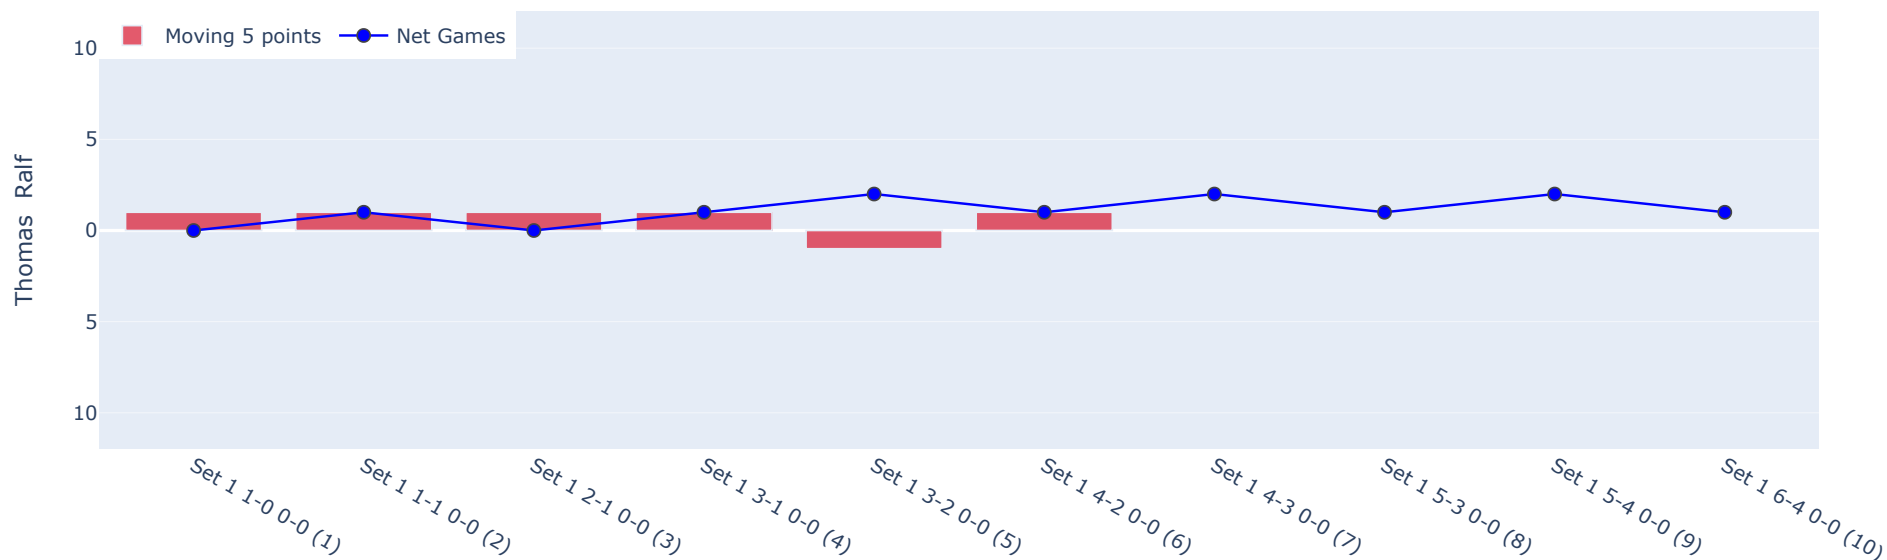

Performance (Set 1)