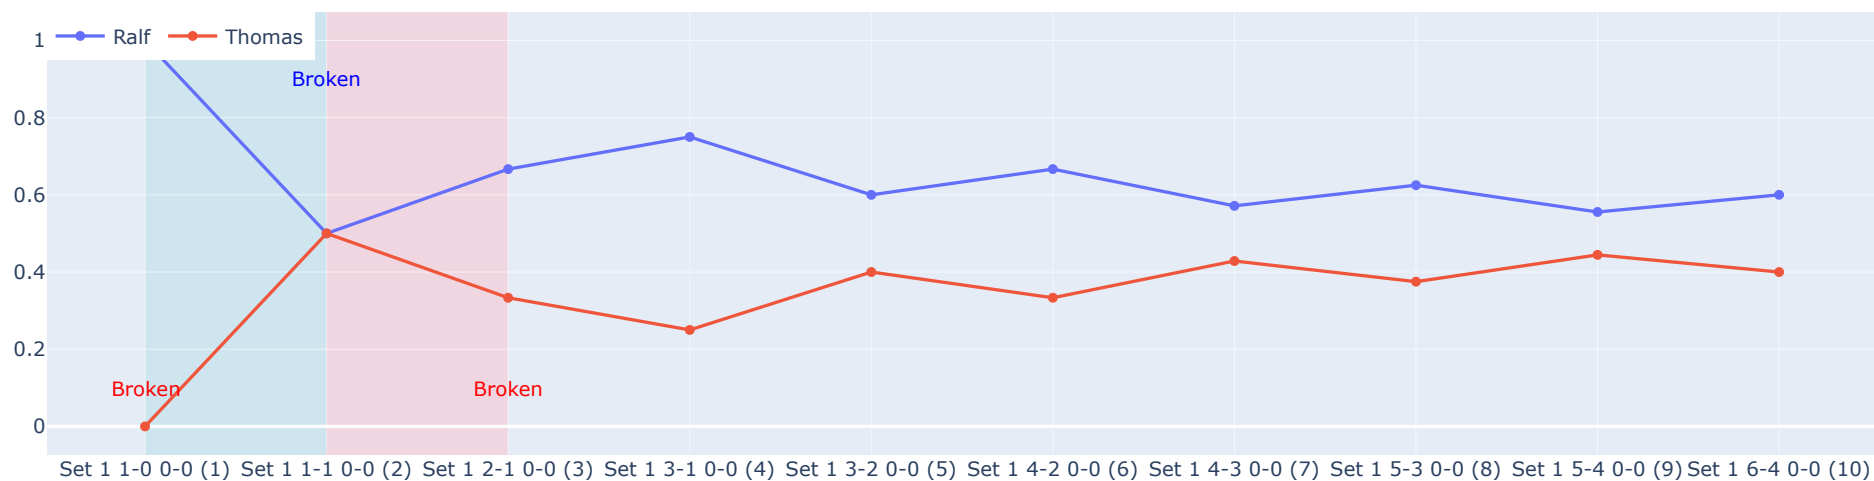

Match Summary

2024.01.14 Full MR vs TOMM E2

Ralf

6 6 0

4 1 0

Thomas

Performance (Set 1)

Performance (Set 2)

Service Game Held (%)

Service Points Held (%)

First Fault (%)

Double Fault (%)

Service Efficiency

Return Efficiency

Total Breakpoints Won

Total Breakpoints Saved

Total Breakpoints

Total Points Won

Total Games Won

Aces

Forehand Points Won

Backhand Points Won

Volley Points Won

Total Errors

M1 Points Won

M2 Points Won

M3 Points Won

Points Won by Shots Count

Score History

EXPORT

set	game_team1	game_team2	point_team1	point_team2	first_fault	second_fault	won_team	lost_team	served_team	received_team	total_point
1	1	0	0	0	false	false	Ralf	Thomas	Thomas	Ralf	1
1	1	1	0	0	false	false	Thomas	Ralf	Ralf	Thomas	2
1	2	1	0	0	false	false	Ralf	Thomas	Thomas	Ralf	3
1	3	1	0	0	false	false	Ralf	Thomas	Ralf	Thomas	4
1	3	2	0	0	false	false	Thomas	Ralf	Thomas	Ralf	5
1	4	2	0	0	false	false	Ralf	Thomas	Ralf	Thomas	6
1	4	3	0	0	false	false	Thomas	Ralf	Thomas	Ralf	7
1	5	3	0	0	false	false	Ralf	Thomas	Ralf	Thomas	8
1	5	4	0	0	false	false	Thomas	Ralf	Thomas	Ralf	9
1	6	4	0	0	false	false	Ralf	Thomas	Ralf	Thomas	10
2	1	0	0	0	false	false	Ralf	Thomas	Thomas	Ralf	1
2	2	0	0	0	false	false	Ralf	Thomas	Ralf	Thomas	2
2	3	0	0	0	false	false	Ralf	Thomas	Thomas	Ralf	3
2	3	1	0	0	false	false	Thomas	Ralf	Ralf	Thomas	4
2	4	1	0	0	false	false	Ralf	Thomas	Thomas	Ralf	5
2	5	1	0	0	false	false	Ralf	Thomas	Ralf	Thomas	6
2	6	1	0	0	false	false	Ralf	Thomas	Thomas	Ralf	7