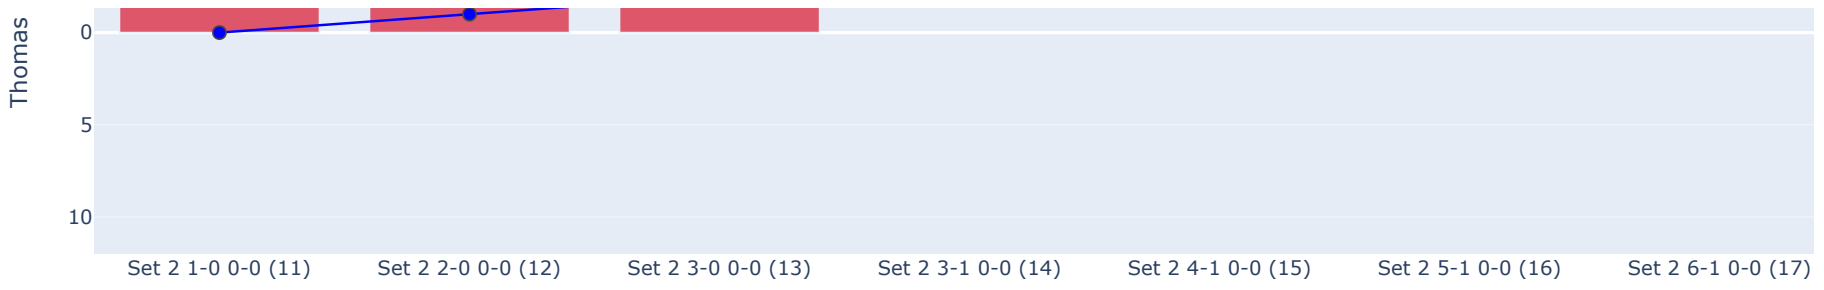

Service Game Held (%)

Service Points Held (%)

First Fault (%)

Double Fault (%)

Service Efficiency

Return Efficiency

Total Breakpoints Won

Total Breakpoints Saved

Total Breakpoints

Total Points Won

Total Games Won

Aces

Forehand Points Won

Backhand Points Won

Volley Points Won

Total Errors