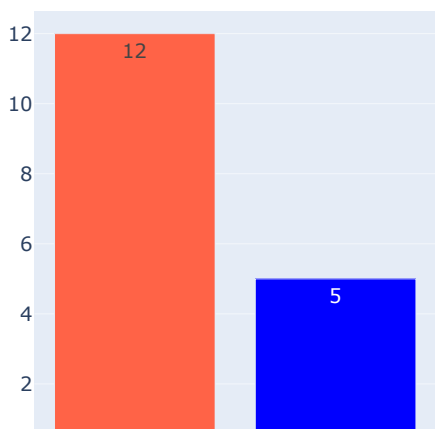

Service Game Held (%)

Service Points Held (%)

First Fault (%)

Double Fault (%)

Service Efficiency

Return Efficiency

Total Breakpoints Won

Total Breakpoints Saved

Total Breakpoints

Total Points Won

Total Games Won

Aces

Forehand Points Won

Backhand Points Won

Volley Points Won

Total Errors