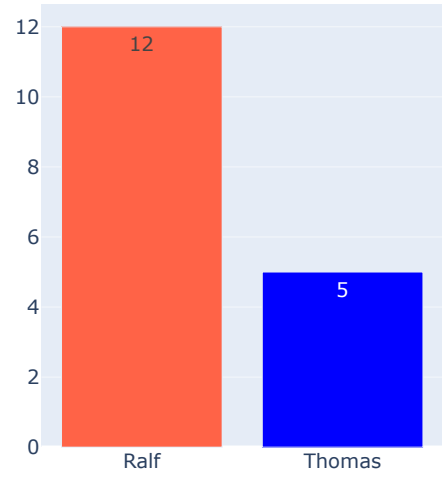

Total Breakpoints

Total Points Won

Total Games Won

Aces

Forehand Points Won

Backhand Points Won

Volley Points Won

Total Errors

M1 Points Won

M2 Points Won

M3 Points Won

Points Won by Shots Count

Score History

EXPORT

set	game_team1	game_team2	point_team1	point_team2	first_fault	second_fault	won_team	lost_team	served_team	received_team	total_point
1	1	0	0	0	false	false	Ralf	Thomas	Thomas	Ralf	1
1	1	1	0	0	false	false	Thomas	Ralf	Ralf	Thomas	2
1	2	1	0	0	false	false	Ralf	Thomas	Thomas	Ralf	3
1	3	1	0	0	false	false	Ralf	Thomas	Ralf	Thomas	4
1	3	2	0	0	false	false	Thomas	Ralf	Thomas	Ralf	5
1	4	2	0	0	false	false	Ralf	Thomas	Ralf	Thomas	6
1	4	3	0	0	false	false	Thomas	Ralf	Thomas	Ralf	7
1	5	3	0	0	false	false	Ralf	Thomas	Ralf	Thomas	8
1	5	4	0	0	false	false	Thomas	Ralf	Thomas	Ralf	9
1	6	4	0	0	false	false	Ralf	Thomas	Ralf	Thomas	10
2	1	0	0	0	false	false	Ralf	Thomas	Thomas	Ralf	1
2	2	0	0	0	false	false	Ralf	Thomas	Ralf	Thomas	2
2	3	0	0	0	false	false	Ralf	Thomas	Thomas	Ralf	3
2	3	1	0	0	false	false	Thomas	Ralf	Ralf	Thomas	4
2	4	1	0	0	false	false	Ralf	Thomas	Thomas	Ralf	5
2	5	1	0	0	false	false	Ralf	Thomas	Ralf	Thomas	6
2	6	1	0	0	false	false	Ralf	Thomas	Thomas	Ralf	7