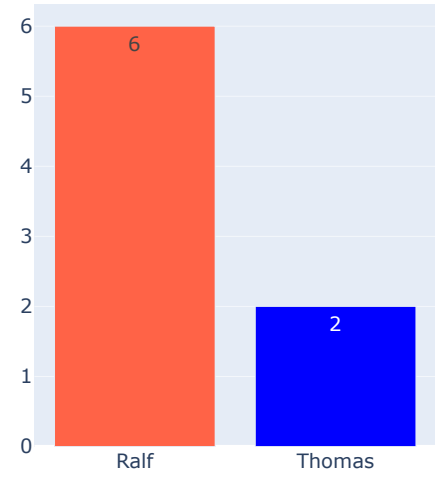

Service Game Held (%)

Service Points Held (%)

First Fault (%)

Double Fault (%)

Service Efficiency

Return Efficiency

Total Breakpoints Won

Total Breakpoints Saved

Total Breakpoints

Total Points Won

Total Games Won

Aces

Forehand Points Won

Backhand Points Won

Volley Points Won

Total Errors