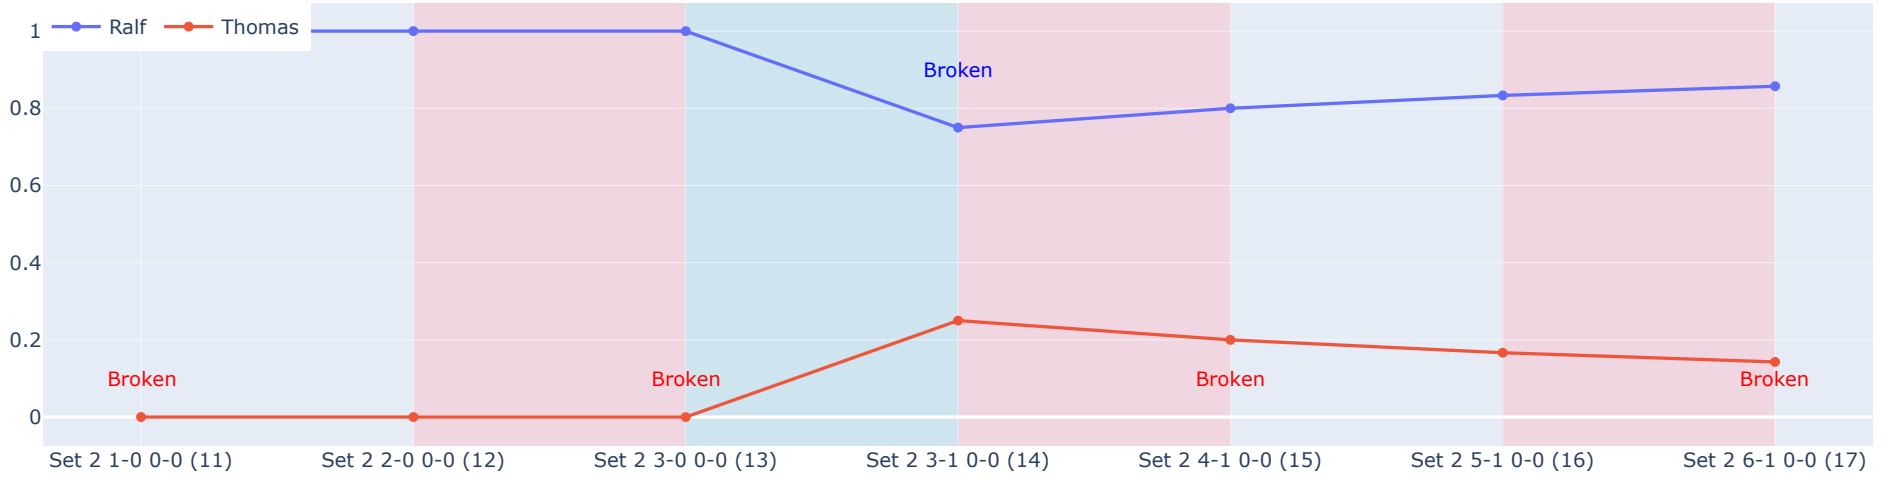

Match Summary

2024.01.14 Full MR vs TOMM E2

Ralf

6 6 0

4 1 0

Thomas

Performance (Set 1)

Performance (Set 2)

Service Game Held (%)

Service Points Held (%)

First Fault (%)

Double Fault (%)

Service Efficiency

Return Efficiency

Total Breakpoints Won

Total Breakpoints Saved

Total Breakpoints

Total Points Won

Total Games Won

Aces

Forehand Points Won

Backhand Points Won

Volley Points Won

Total Errors

M1 Points Won

M2 Points Won

M3 Points Won

Points Won by Shots Count

Score History

EXPORT

set	game_team1	game_team2	point_team1	point_team2	first_fault	second_fault	won_team	lost_team	served_team	received_team	total_point
1	1	0	0	0	false	false	Ralf	Thomas	Thomas	Ralf	1
1	1	1	0	0	false	false	Thomas	Ralf	Ralf	Thomas	2
1	2	1	0	0	false	false	Ralf	Thomas	Thomas	Ralf	3
1	3	1	0	0	false	false	Ralf	Thomas	Ralf	Thomas	4
1	3	2	0	0	false	false	Thomas	Ralf	Thomas	Ralf	5
1	4	2	0	0	false	false	Ralf	Thomas	Ralf	Thomas	6
1	4	3	0	0	false	false	Thomas	Ralf	Thomas	Ralf	7
1	5	3	0	0	false	false	Ralf	Thomas	Ralf	Thomas	8
1	5	4	0	0	false	false	Thomas	Ralf	Thomas	Ralf	9
1	6	4	0	0	false	false	Ralf	Thomas	Ralf	Thomas	10
2	1	0	0	0	false	false	Ralf	Thomas	Thomas	Ralf	1
2	2	0	0	0	false	false	Ralf	Thomas	Ralf	Thomas	2
2	3	0	0	0	false	false	Ralf	Thomas	Thomas	Ralf	3
2	3	1	0	0	false	false	Thomas	Ralf	Ralf	Thomas	4
2	4	1	0	0	false	false	Ralf	Thomas	Thomas	Ralf	5
2	5	1	0	0	false	false	Ralf	Thomas	Ralf	Thomas	6
2	6	1	0	0	false	false	Ralf	Thomas	Thomas	Ralf	7