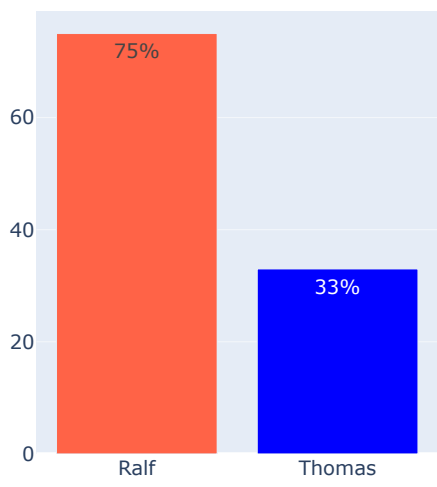

Service Game Held (%)

Service Points Held (%)

First Fault (%)

Double Fault (%)

Service Efficiency

Return Efficiency

Total Breakpoints Won

Total Breakpoints Saved

Total Breakpoints

Total Points Won

Total Games Won

Aces

Forehand Points Won

Backhand Points Won

Volley Points Won

Total Errors