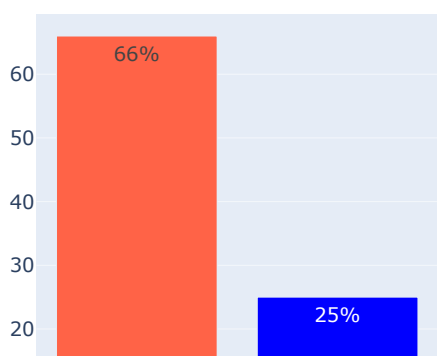

Service Game Held (%)

Service Points Held (%)

First Fault (%)

Double Fault (%)

Service Efficiency

Return Efficiency

Total Breakpoints Won

Total Breakpoints Saved

Total Breakpoints

Total Points Won

Total Games Won

Aces

Forehand Points Won

Backhand Points Won

Volley Points Won

Total Errors