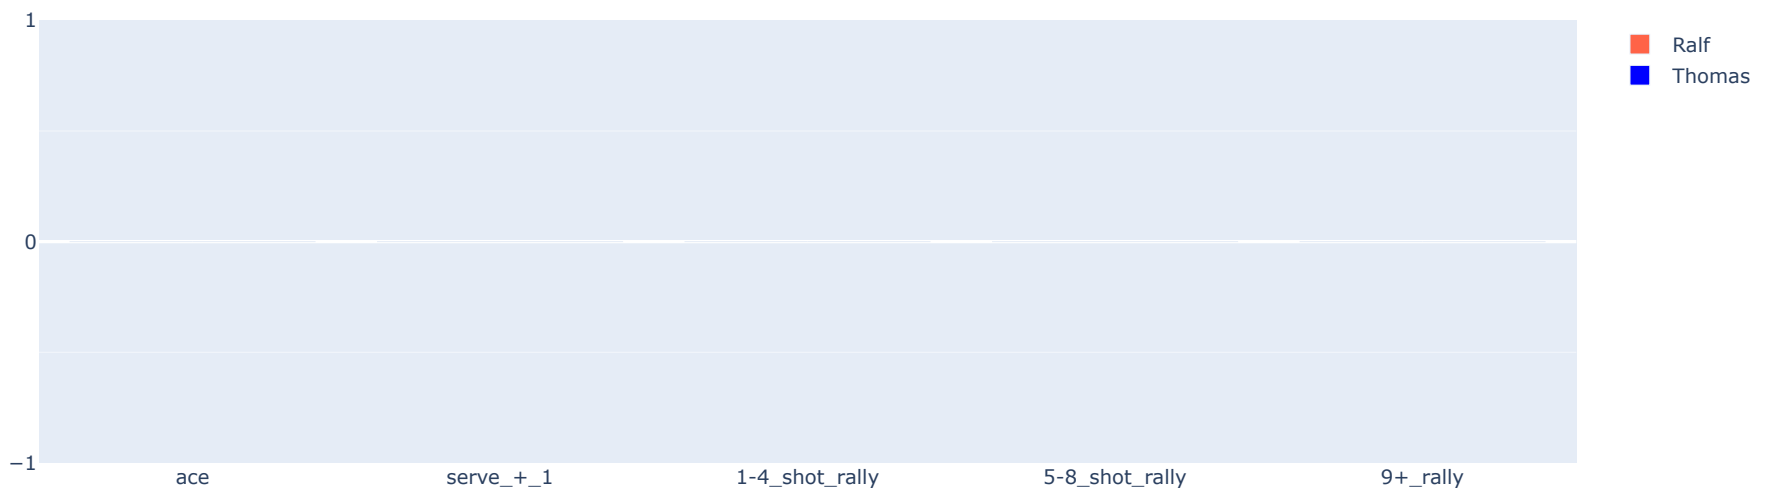

Total Breakpoints

Total Points Won

Total Games Won

Aces

Forehand Points Won

Backhand Points Won

Volley Points Won

Total Errors

M1 Points Won

M2 Points Won

M3 Points Won

Points Won by Shots Count

Score History

EXPORT

set	game_team1	game_team2	point_team1	point_team2	first_fault	second_fault	won_team	lost_team	served_team	received_team	total_point
1	1	0	0	0	false	false	Ralf	Thomas	Thomas	Ralf	1
1	1	1	0	0	false	false	Thomas	Ralf	Ralf	Thomas	2
1	2	1	0	0	false	false	Ralf	Thomas	Thomas	Ralf	3
1	3	1	0	0	false	false	Ralf	Thomas	Ralf	Thomas	4
1	3	2	0	0	false	false	Thomas	Ralf	Thomas	Ralf	5
1	4	2	0	0	false	false	Ralf	Thomas	Ralf	Thomas	6
1	4	3	0	0	false	false	Thomas	Ralf	Thomas	Ralf	7
1	5	3	0	0	false	false	Ralf	Thomas	Ralf	Thomas	8
1	5	4	0	0	false	false	Thomas	Ralf	Thomas	Ralf	9
1	6	4	0	0	false	false	Ralf	Thomas	Ralf	Thomas	10
2	1	0	0	0	false	false	Ralf	Thomas	Thomas	Ralf	1
2	2	0	0	0	false	false	Ralf	Thomas	Ralf	Thomas	2
2	3	0	0	0	false	false	Ralf	Thomas	Thomas	Ralf	3
2	3	1	0	0	false	false	Thomas	Ralf	Ralf	Thomas	4
2	4	1	0	0	false	false	Ralf	Thomas	Thomas	Ralf	5
2	5	1	0	0	false	false	Ralf	Thomas	Ralf	Thomas	6
2	6	1	0	0	false	false	Ralf	Thomas	Thomas	Ralf	7