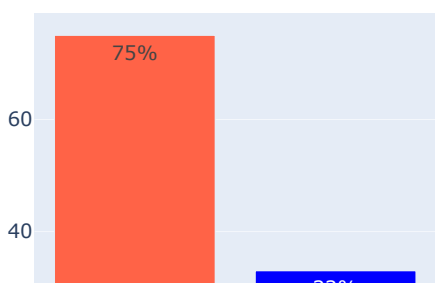

Service Game Held (%)

Service Points Held (%)

First Fault (%)

Double Fault (%)

Service Efficiency

Return Efficiency

Total Breakpoints Won

Total Breakpoints Saved

Total Breakpoints

Total Points Won

Total Games Won

Aces

Forehand Points Won

Backhand Points Won

Volley Points Won

Total Errors