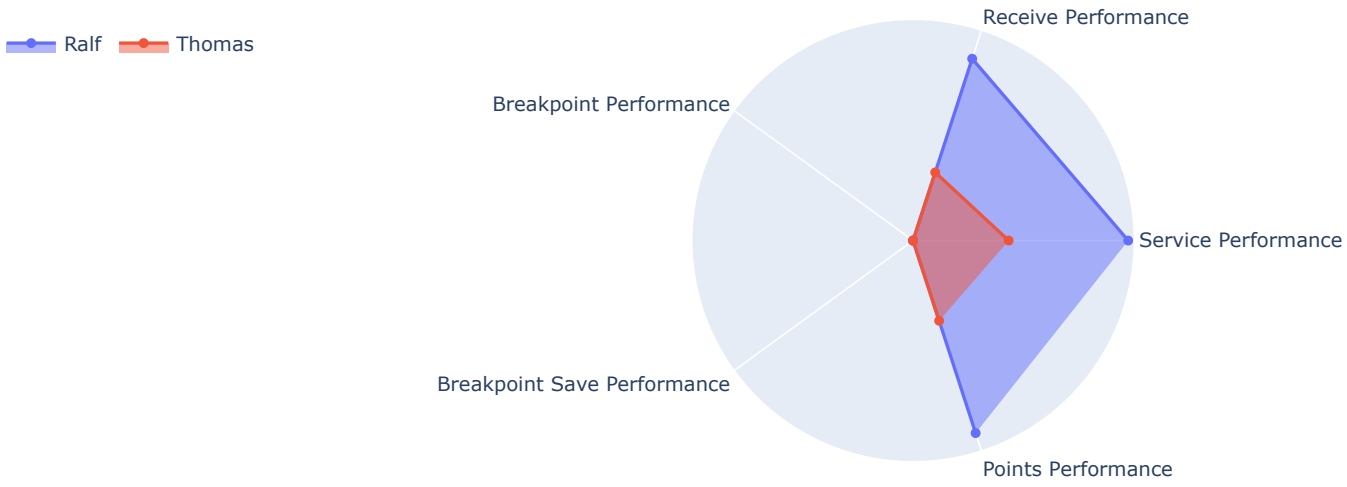

Service Game Held (%)

Service Points Held (%)

First Fault (%)

Double Fault (%)

Service Efficiency

Return Efficiency

Total Breakpoints Won

Total Breakpoints Saved

Total Breakpoints

Total Points Won

Total Games Won

Aces

Forehand Points Won

Backhand Points Won

Volley Points Won

Total Errors