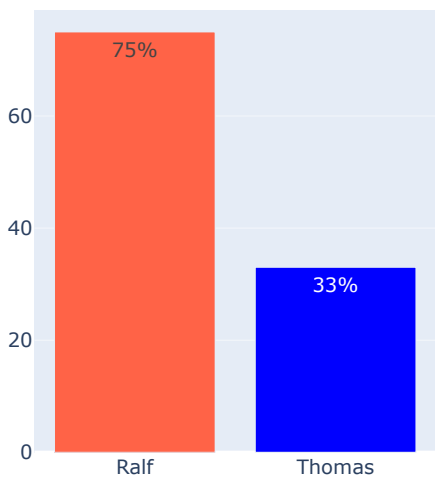

Service Game Held (%)

Service Points Held (%)

First Fault (%)

Double Fault (%)

Service Efficiency

Return Efficiency

Total Breakpoints Won

Total Breakpoints Saved

Total Breakpoints

Total Points Won

Total Games Won

Aces

Forehand Points Won

Backhand Points Won

Volley Points Won

Total Errors