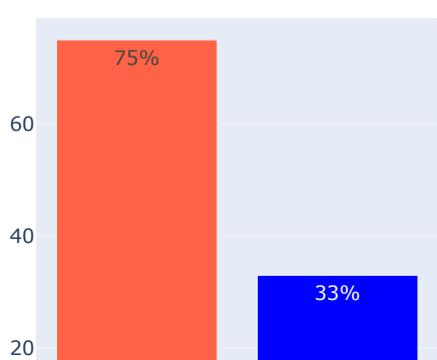

Service Game Held (%)

Service Points Held (%)

First Fault (%)

Double Fault (%)

Service Efficiency

Return Efficiency

Total Breakpoints Won

Total Breakpoints Saved

Total Breakpoints

Total Points Won

Total Games Won

Aces

Forehand Points Won

Backhand Points Won

Volley Points Won

Total Errors