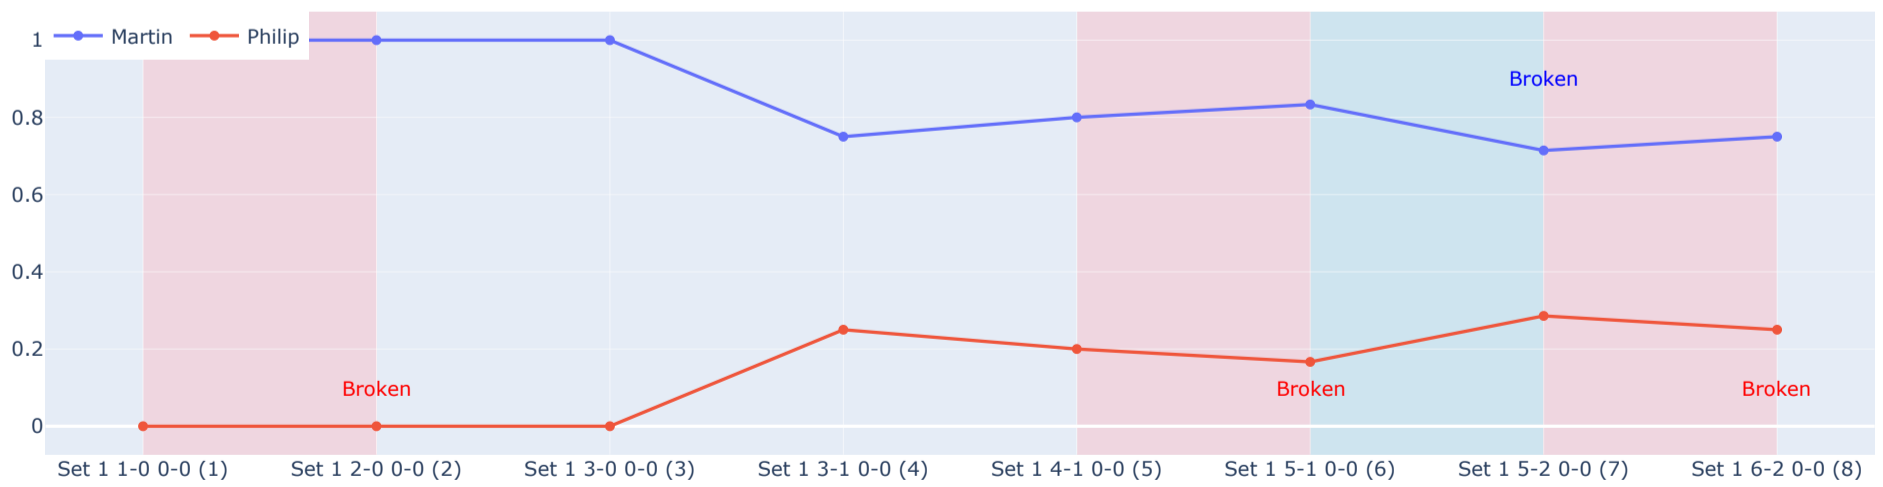

Match Summary

2024.01.14 Flotter4 vs Next Gen2 E2

Martin

| | | |
|---|---|---|
| 6 | 6 | 0 |
| 2 | 3 | 0 |

Philip

Performance (Set 1)

Performance (Set 2)

Martin Philip

Service Game Held (%)

Service Points Held (%)

First Fault (%)

Double Fault (%)

Service Efficiency

Return Efficiency

Total Breakpoints Won

Total Breakpoints Saved

Total Breakpoints

Total Points Won

Total Games Won

Aces

Forehand Points Won

Backhand Points Won

Volley Points Won

Total Errors