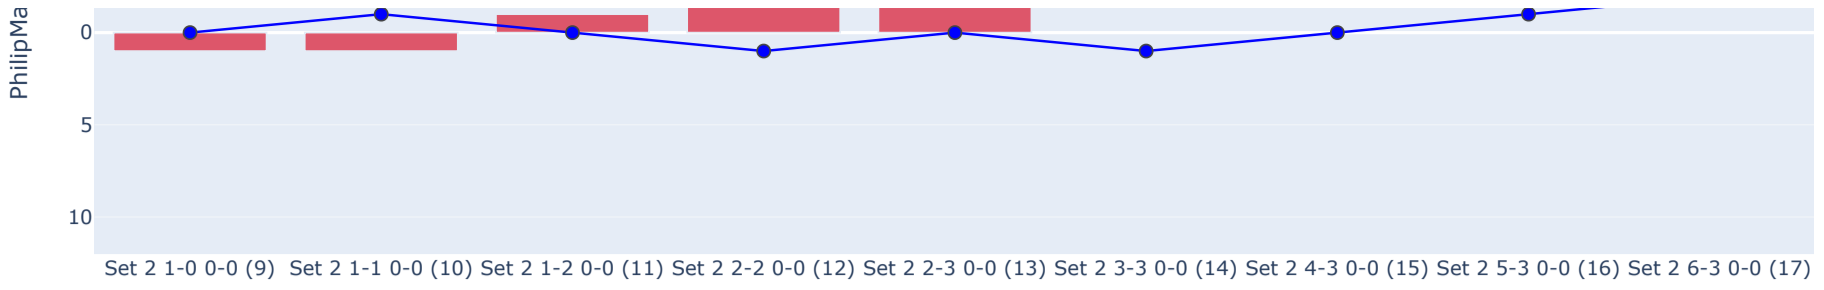

Match Summary

2024.01.14 Flotter4 vs Next Gen2 E2

Martin

| | | |
|---|---|---|
| 6 | 6 | 0 |
| 2 | 3 | 0 |

Philip

Performance (Set 1)

Performance (Set 2)

Martin Philip

Service Game Held (%)

Service Points Held (%)

First Fault (%)

Double Fault (%)

Service Efficiency

Return Efficiency

Total Breakpoints Won

Total Breakpoints Saved

Total Breakpoints

Total Points Won

Total Games Won

Aces

Forehand Points Won

Backhand Points Won

Volley Points Won

Total Errors