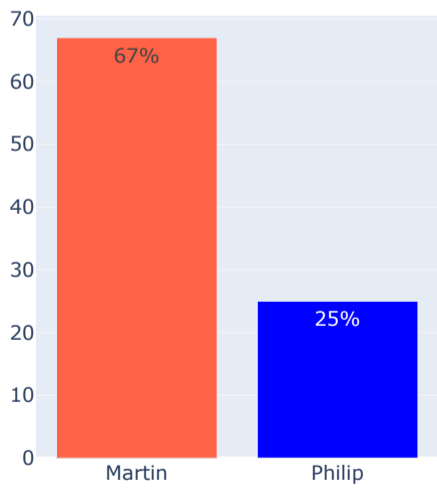

Match Summary

2024.01.14 Flotter4 vs Next Gen2 E2

Martin

| | | |
|---|---|---|
| 6 | 6 | 0 |
| 2 | 3 | 0 |

Philip

Performance (Set 1)

Performance (Set 2)

Martin Philip

Service Game Held (%)

Service Points Held (%)

First Fault (%)

Double Fault (%)

Service Efficiency

Return Efficiency

Total Breakpoints Won

Total Breakpoints Saved

Total Breakpoints

Total Points Won

Total Games Won

Aces

Forehand Points Won

Backhand Points Won

Volley Points Won

Total Errors