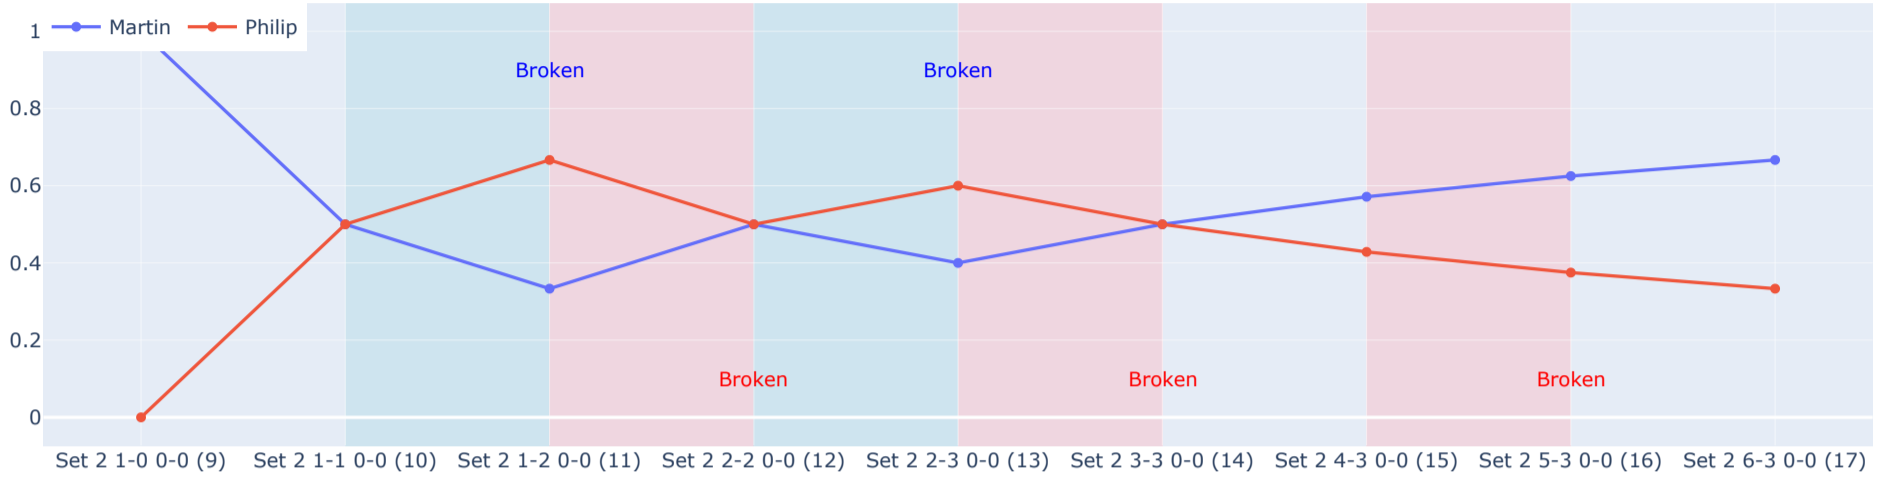

Match Summary

2024.01.14 Flotter4 vs Next Gen2 E2

Martin

| | | |
|---|---|---|
| 6 | 6 | 0 |
| 2 | 3 | 0 |

Philip

Performance (Set 1)

Performance (Set 2)

Martin Philip

Service Game Held (%)

Service Points Held (%)

First Fault (%)

Double Fault (%)

Service Efficiency

Return Efficiency

Total Breakpoints Won

Total Breakpoints Saved

Total Breakpoints

Total Points Won

Total Games Won

Aces

Forehand Points Won

Backhand Points Won

Volley Points Won

Total Errors