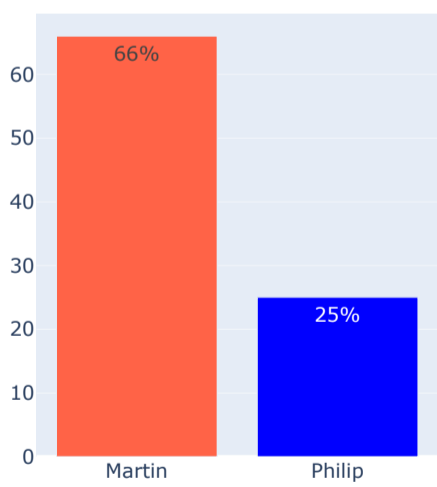

Service Game Held (%)

Service Points Held (%)

First Fault (%)

Double Fault (%)

Service Efficiency

Return Efficiency

Total Breakpoints Won

Total Breakpoints Saved

Total Breakpoints

Total Points Won

Total Games Won

Aces

Forehand Points Won

Backhand Points Won

Volley Points Won

Total Errors