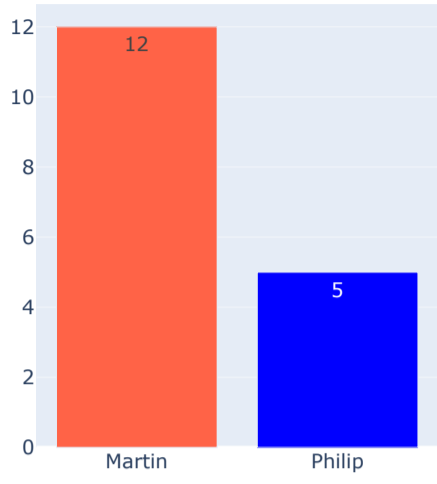

Service Game Held (%)

Service Points Held (%)

First Fault (%)

Double Fault (%)

Service Efficiency

Return Efficiency

Total Breakpoints Won

Total Breakpoints Saved

Total Breakpoints

Total Points Won

Total Games Won

Aces

Forehand Points Won

Backhand Points Won

Volley Points Won

Total Errors