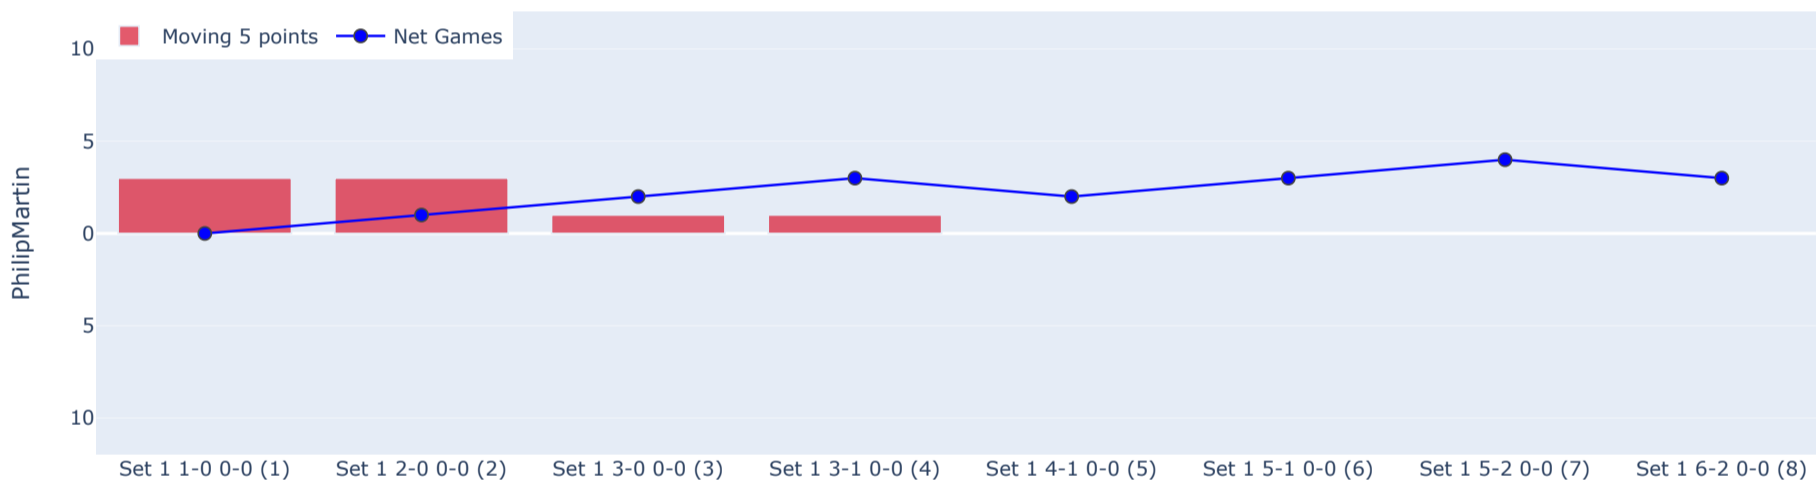

Match Summary

2024.01.14 Flotter4 vs Next Gen2 E2

Martin

| | | |
|---|---|---|
| 6 | 6 | 0 |
| 2 | 3 | 0 |

Philip

Performance (Set 1)

Performance (Set 2)

Martin Philip

Service Game Held (%)

Service Points Held (%)

First Fault (%)

Double Fault (%)

Service Efficiency

Return Efficiency

Total Breakpoints Won

Total Breakpoints Saved

Total Breakpoints

Total Points Won

Total Games Won

Aces

Forehand Points Won

Backhand Points Won

Volley Points Won

Total Errors