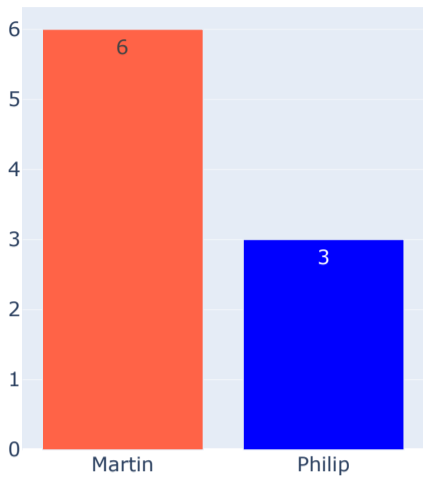

Service Game Held (%)

Service Points Held (%)

First Fault (%)

Double Fault (%)

Service Efficiency

Return Efficiency

Total Breakpoints Won

Total Breakpoints Saved

Total Breakpoints

Total Points Won

Total Games Won

Aces

Forehand Points Won

Backhand Points Won

Volley Points Won

Total Errors