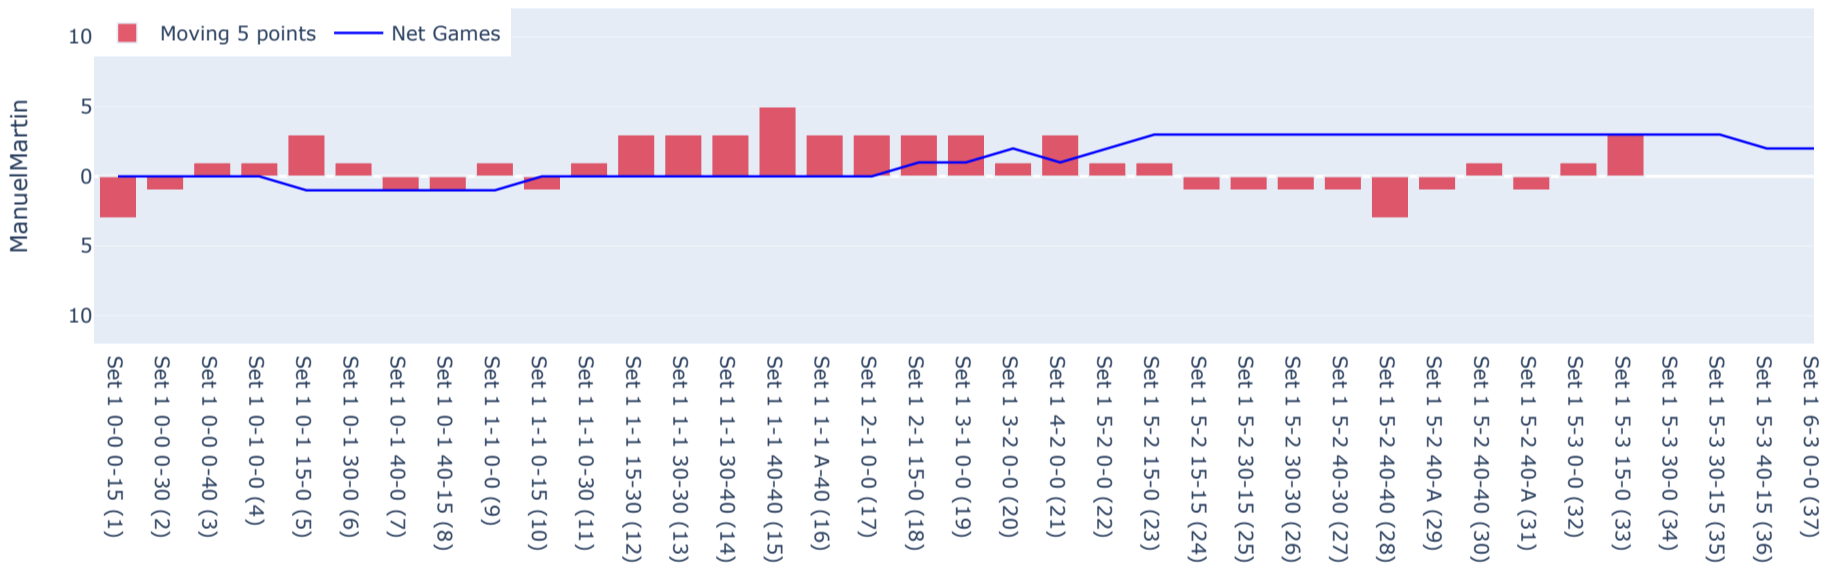

Performance (Set 1)