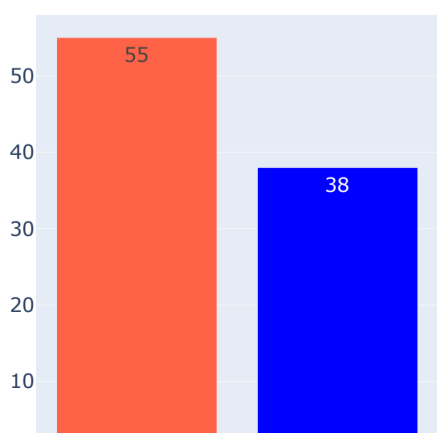

Service Points Held (%)

First Fault (%)

Double Fault (%)

Service Efficiency

Return Efficiency

Total Breakpoints Won

Total Breakpoints Saved

Total Breakpoints

Total Points Won

Total Games Won

Aces

Forehand Points Won

Backhand Points Won

Volley Points Won

Total Errors

M1 Points Won