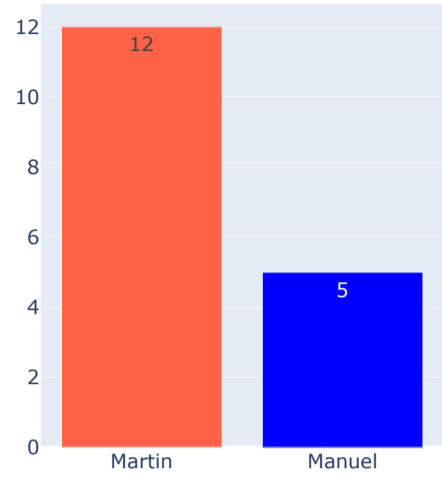

Service Points Held (%)

First Fault (%)

Double Fault (%)

Service Efficiency

Return Efficiency

Total Breakpoints Won

Total Breakpoints Saved

Total Breakpoints

Total Points Won

Total Games Won

Aces

Forehand Points Won

Backhand Points Won

Volley Points Won

Total Errors

M1 Points Won