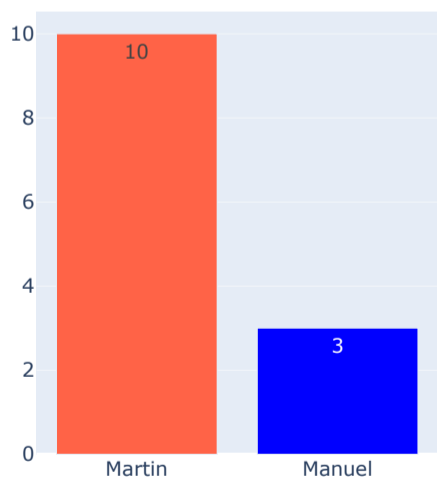

Service Points Held (%)

First Fault (%)

Double Fault (%)

Service Efficiency

Return Efficiency

Total Breakpoints Won

Total Breakpoints Saved

Total Breakpoints

Total Points Won

Total Games Won

Aces

Forehand Points Won

Backhand Points Won

Volley Points Won

Total Errors

M1 Points Won