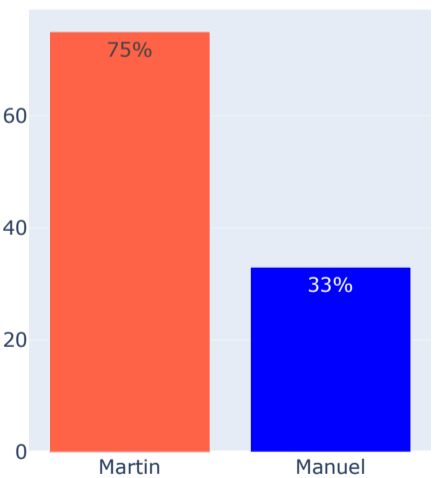

Service Points Held (%)

First Fault (%)

Double Fault (%)

Service Efficiency

Return Efficiency

Total Breakpoints Won

Total Breakpoints Saved

Total Breakpoints

Total Points Won

Total Games Won

Aces

Forehand Points Won

Backhand Points Won

Volley Points Won

Total Errors

M1 Points Won