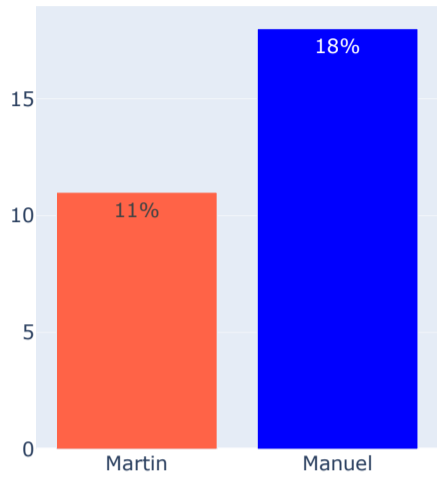

Service Points Held (%)

First Fault (%)

Double Fault (%)

Service Efficiency

Return Efficiency

Total Breakpoints Won

Total Breakpoints Saved

Total Breakpoints

Total Points Won

Total Games Won

Aces

Forehand Points Won

Backhand Points Won

Volley Points Won

Total Errors

M1 Points Won