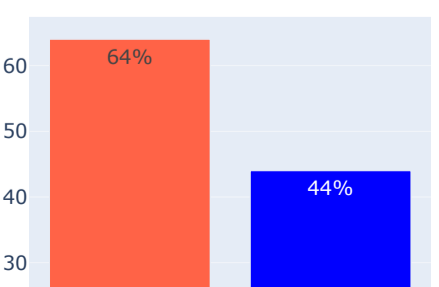

Service Points Held (%)

First Fault (%)

Double Fault (%)

Service Efficiency

Return Efficiency

Total Breakpoints Won

Total Breakpoints Saved

Total Breakpoints

Total Points Won

Total Games Won

Aces

Forehand Points Won

Backhand Points Won

Volley Points Won

Total Errors

M1 Points Won