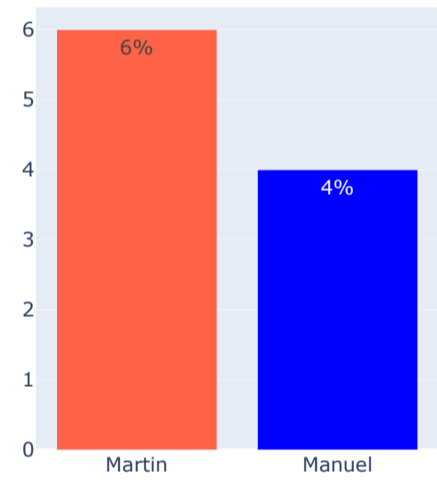

Service Points Held (%)

First Fault (%)

Double Fault (%)

Service Efficiency

Return Efficiency

Total Breakpoints Won

Total Breakpoints Saved

Total Breakpoints

Total Points Won

Total Games Won

Aces

Forehand Points Won

Backhand Points Won

Volley Points Won

Total Errors

M1 Points Won