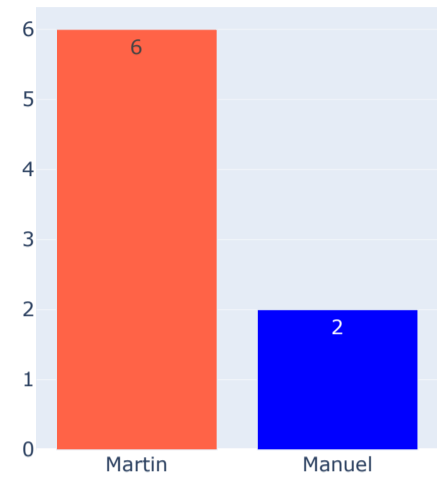

Service Points Held (%)

First Fault (%)

Double Fault (%)

Service Efficiency

Return Efficiency

Total Breakpoints Won

Total Breakpoints Saved

Total Breakpoints

Total Points Won

Total Games Won

Aces

Forehand Points Won

Backhand Points Won

Volley Points Won

Total Errors

M1 Points Won