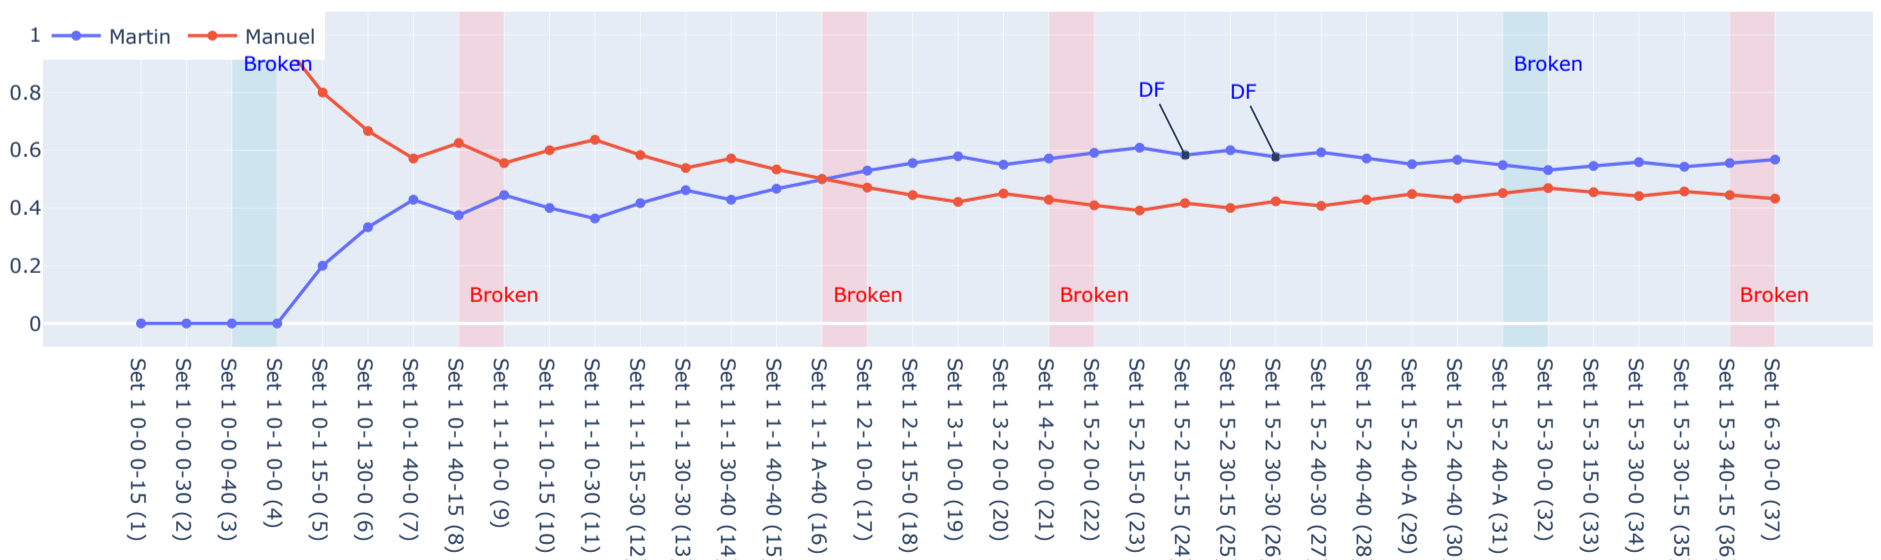

Performance (Set 1)