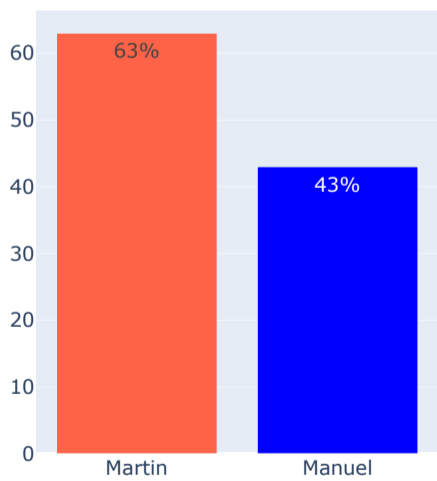

Service Points Held (%)

First Fault (%)

Double Fault (%)

Service Efficiency

Return Efficiency

Total Breakpoints Won

Total Breakpoints Saved

Total Breakpoints

Total Points Won

Total Games Won

Aces

Forehand Points Won

Backhand Points Won

Volley Points Won

Total Errors

M1 Points Won