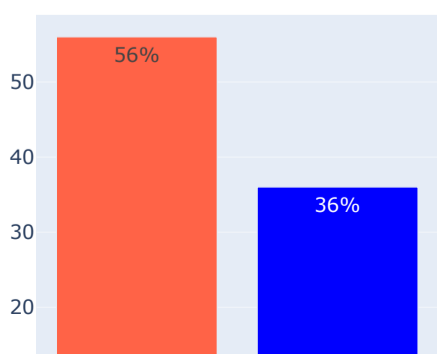

Service Points Held (%)

First Fault (%)

Double Fault (%)

Service Efficiency

Return Efficiency

Total Breakpoints Won

Total Breakpoints Saved

Total Breakpoints

Total Points Won

Total Games Won

Aces

Forehand Points Won

Backhand Points Won

Volley Points Won

Total Errors

M1 Points Won