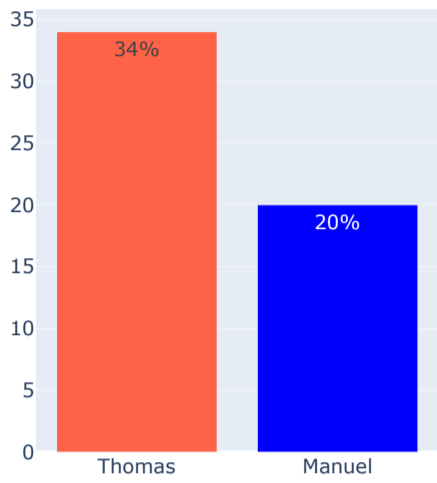

## Performance (Set 2)

Service Game Held (%)

Service Points Held (%)

First Fault (%)

Double Fault (%)

Service Efficiency

Return Efficiency

Total Breakpoints Won

Total Breakpoints Saved

Total Breakpoints

Total Points Won

Total Games Won

Aces

Forehand Points Won

Backhand Points Won

### Volley Points Won