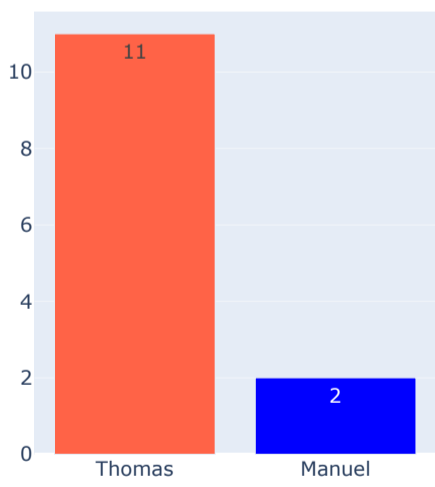

## Performance (Set 2)

Service Game Held (%)

Service Points Held (%)

First Fault (%)

Double Fault (%)

Service Efficiency

Return Efficiency

Total Breakpoints Won

Total Breakpoints Saved

Total Breakpoints

Total Points Won

Total Games Won

Aces

Forehand Points Won

Backhand Points Won

### Volley Points Won