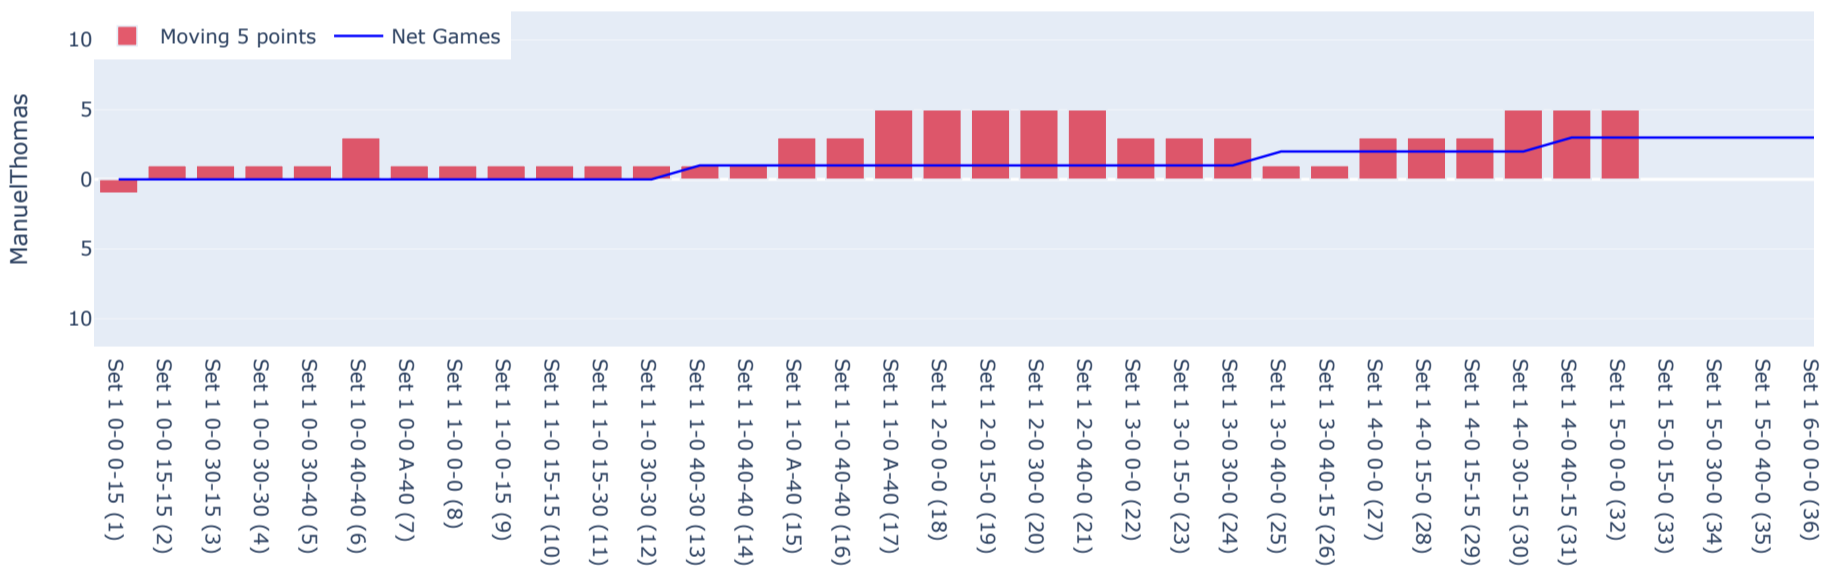

## Performance (Set 1)

## Performance (Set 2)

Service Game Held (%)

Service Points Held (%)

First Fault (%)

Double Fault (%)

Service Efficiency

Return Efficiency

Total Breakpoints Won

Total Breakpoints Saved

Total Breakpoints

Total Points Won

Total Games Won

Aces

Forehand Points Won

Backhand Points Won