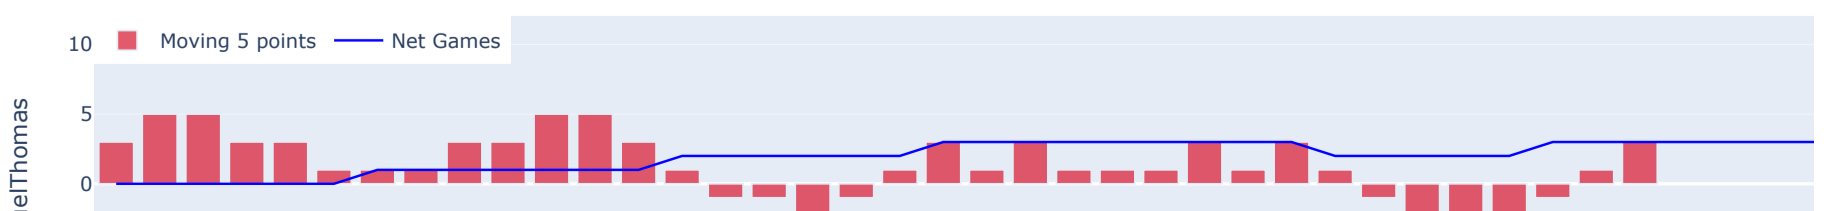

## Performance (Set 2)

Service Game Held (%)

Service Points Held (%)

First Fault (%)

Double Fault (%)

Service Efficiency

Return Efficiency

Total Breakpoints Won