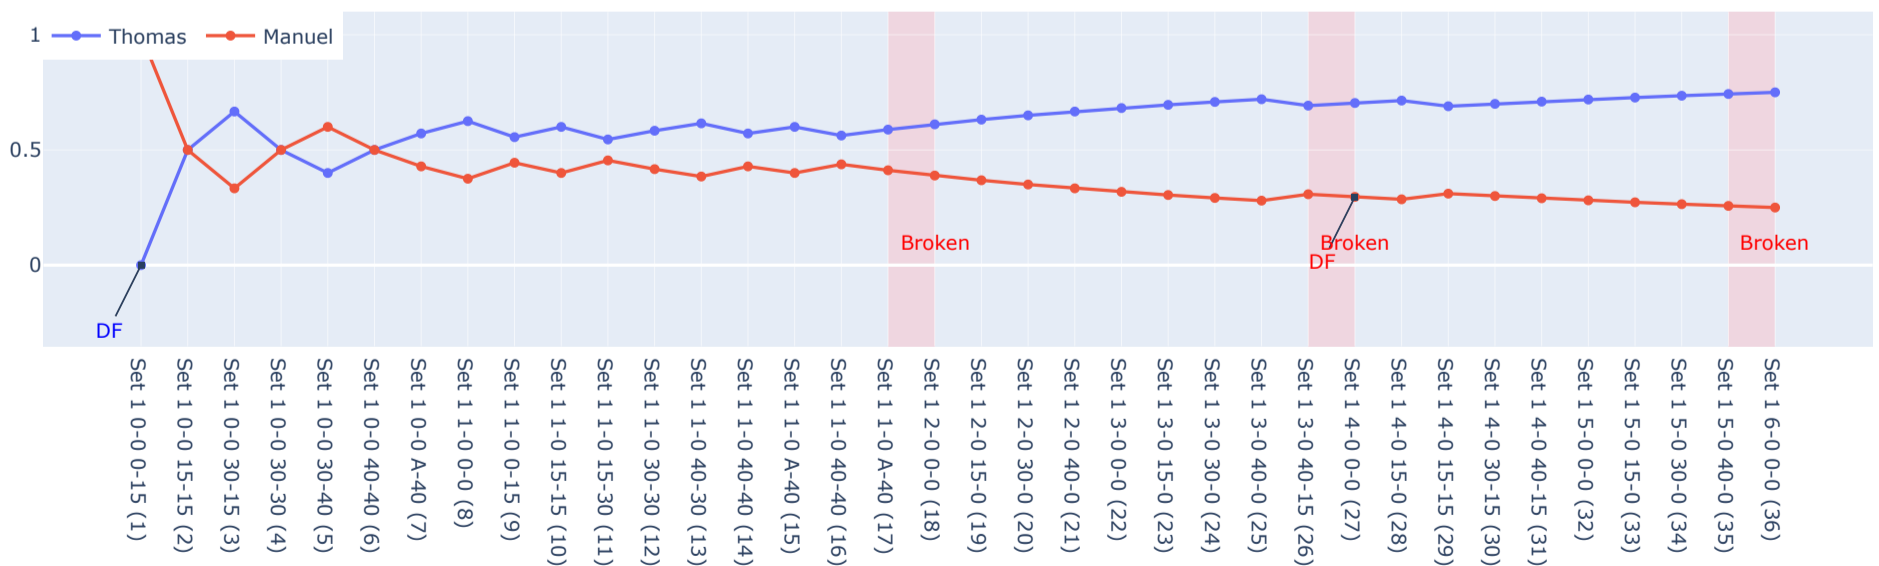

## Performance (Set 1)

## Performance (Set 2)

Service Game Held (%)

Service Points Held (%)

First Fault (%)

Double Fault (%)

Service Efficiency

Return Efficiency

Total Breakpoints Won

Total Breakpoints Saved

Total Breakpoints

Total Points Won

Total Games Won

Aces

Forehand Points Won

Backhand Points Won