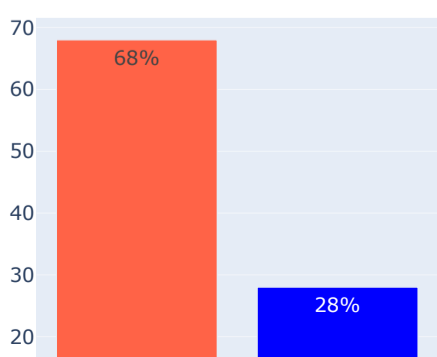

## Performance (Set 2)

Service Game Held (%)

Service Points Held (%)

First Fault (%)

Double Fault (%)

Service Efficiency

Return Efficiency

Total Breakpoints Won

Total Breakpoints Saved

Total Breakpoints

Total Points Won

Total Games Won

Aces

Forehand Points Won

Backhand Points Won

### Volley Points Won