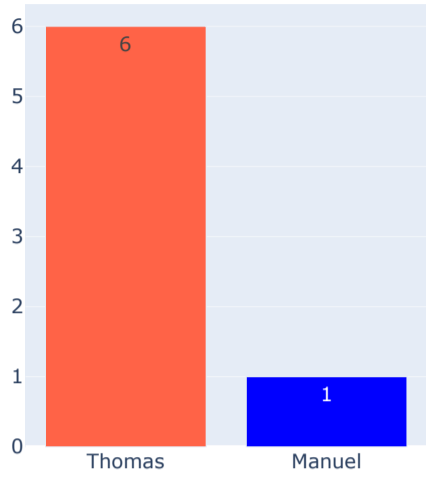

## Performance (Set 2)

Service Game Held (%)

Service Points Held (%)

First Fault (%)

Double Fault (%)

Service Efficiency

Return Efficiency

Total Breakpoints Won

Total Breakpoints Saved

Total Breakpoints

Total Points Won

Total Games Won

Aces

Forehand Points Won

Backhand Points Won

### Volley Points Won