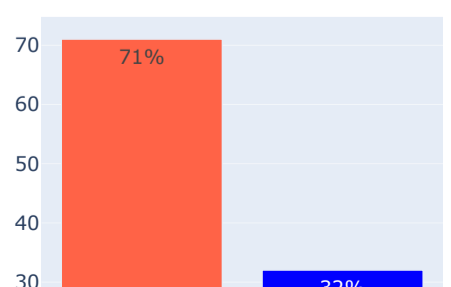

## Performance (Set 2)

Service Game Held (%)

Service Points Held (%)

First Fault (%)

Double Fault (%)

Service Efficiency

Return Efficiency

Total Breakpoints Won

Total Breakpoints Saved

Total Breakpoints

Total Points Won

Total Games Won

Aces

Forehand Points Won

Backhand Points Won

### Volley Points Won