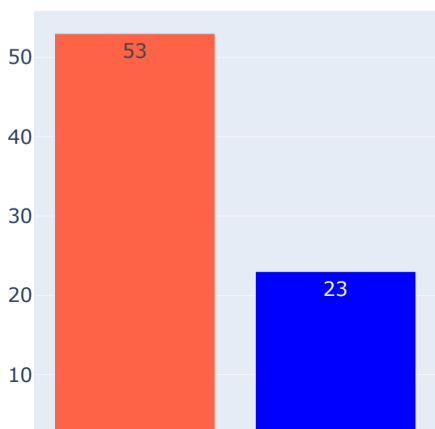

## Performance (Set 2)

Service Game Held (%)

Service Points Held (%)

First Fault (%)

Double Fault (%)

Service Efficiency

Return Efficiency

Total Breakpoints Won

Total Breakpoints Saved

Total Breakpoints

Total Points Won

Total Games Won

Aces

Forehand Points Won

Backhand Points Won

### Volley Points Won