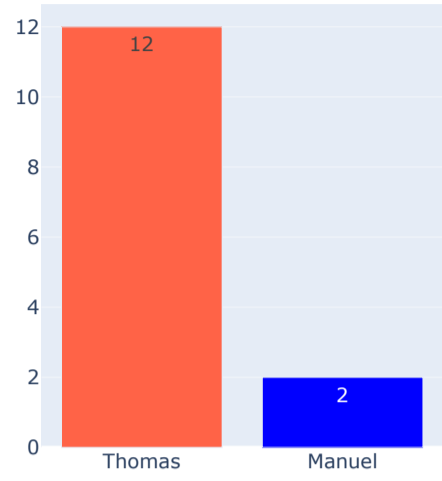

Total Breakpoints Saved

Total Breakpoints

Total Points Won

Total Games Won

Aces

Forehand Points Won

Backhand Points Won

### Volley Points Won