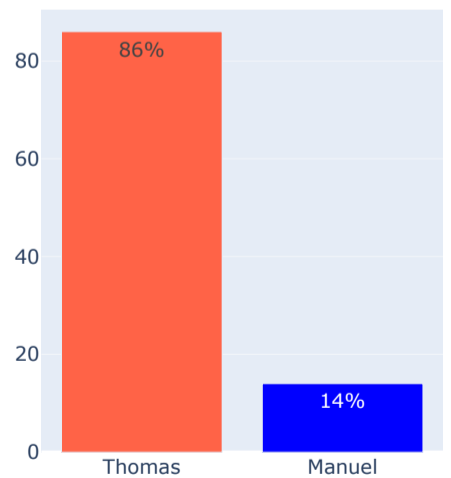

## Performance (Set 1)

## Performance (Set 2)

Service Game Held (%)

Service Points Held (%)

First Fault (%)

Double Fault (%)

Service Efficiency

Return Efficiency

Total Breakpoints Won

Total Breakpoints Saved

Total Breakpoints

Total Points Won

Total Games Won

Aces

Forehand Points Won

Backhand Points Won