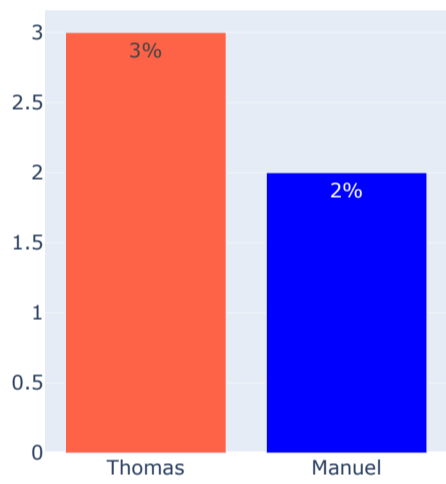

## Performance (Set 2)

Service Game Held (%)

Service Points Held (%)

First Fault (%)

Double Fault (%)

Service Efficiency

Return Efficiency

Total Breakpoints Won

Total Breakpoints Saved

Total Breakpoints

Total Points Won

Total Games Won

Aces

Forehand Points Won

Backhand Points Won

### Volley Points Won