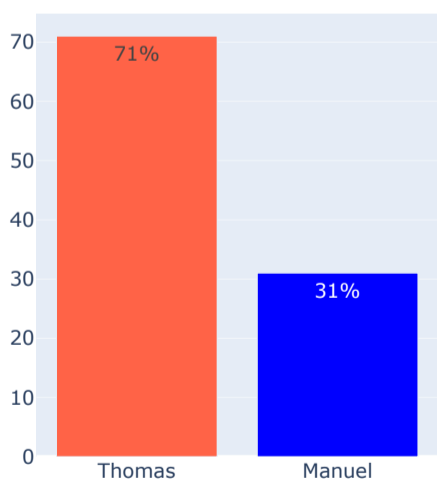

## Performance (Set 2)

Service Game Held (%)

Service Points Held (%)

First Fault (%)

Double Fault (%)

Service Efficiency

Return Efficiency

Total Breakpoints Won

Total Breakpoints Saved

Total Breakpoints

Total Points Won

Total Games Won

Aces

Forehand Points Won

Backhand Points Won

### Volley Points Won