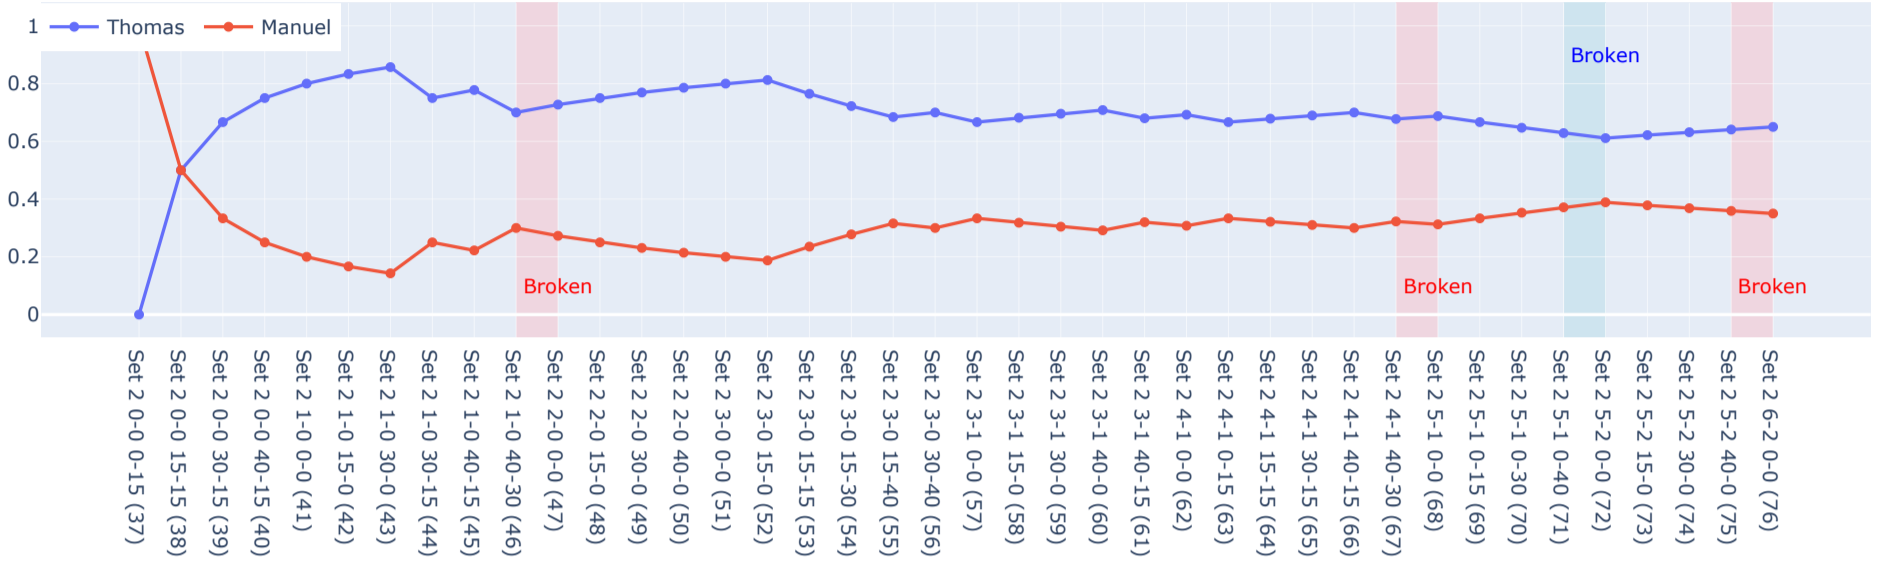

## Performance (Set 1)

## Performance (Set 2)

Service Game Held (%)

Service Points Held (%)

First Fault (%)

Double Fault (%)

Service Efficiency

Return Efficiency

Total Breakpoints Won

Total Breakpoints Saved

Total Breakpoints

Total Points Won

Total Games Won

Aces

Forehand Points Won

Backhand Points Won